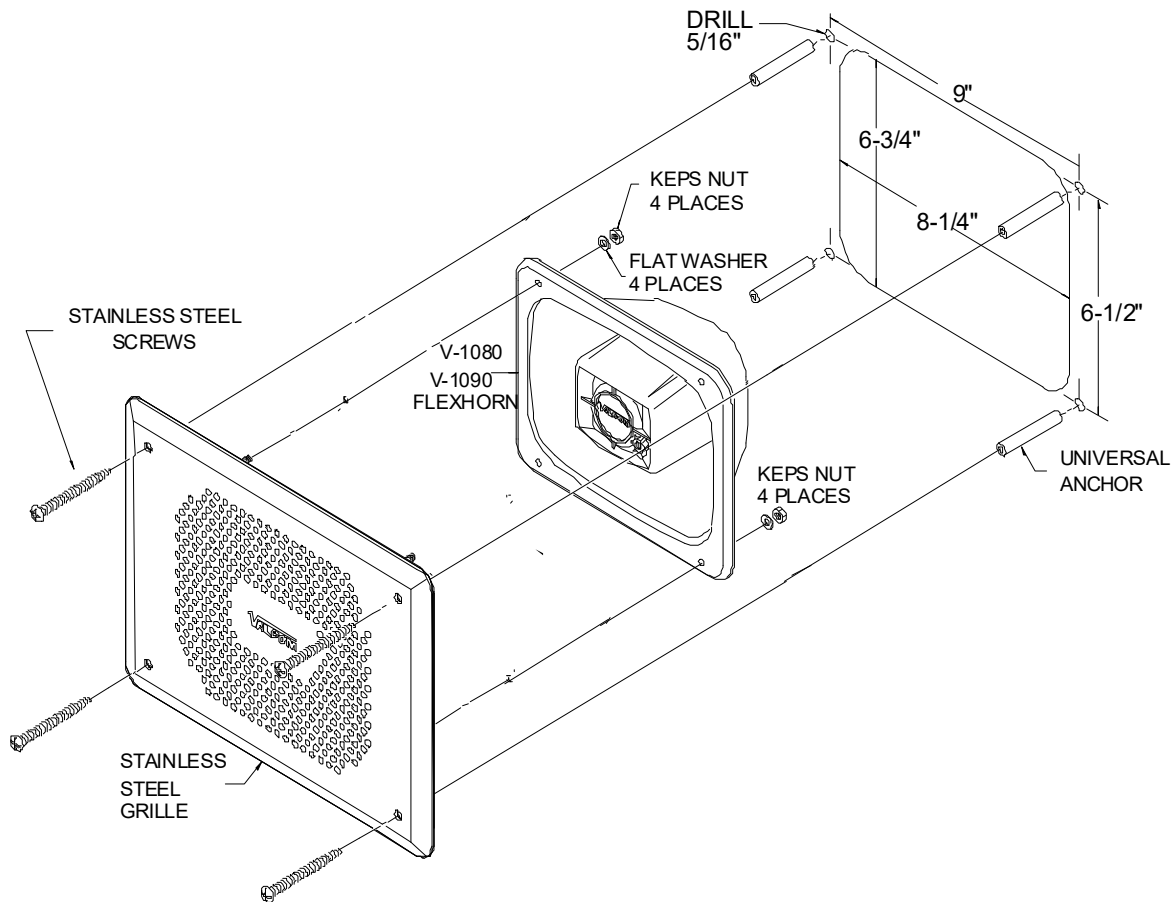

V-9806 STAINLESS STEEL GRILLE ASSEMBLY

**DIMENSIONS/WEIGHT**

- 8.50" H x 11.00" W
(21.59cm H x 27.94cm W)
- 2 lbs. (.91 kg)

TECHNICAL ASSISTANCE

Assistance is available from the factory when problems are encountered. Call (540) 563-2000 and press 1 for Technical Support or visit our website at <http://www.valcom.com>.