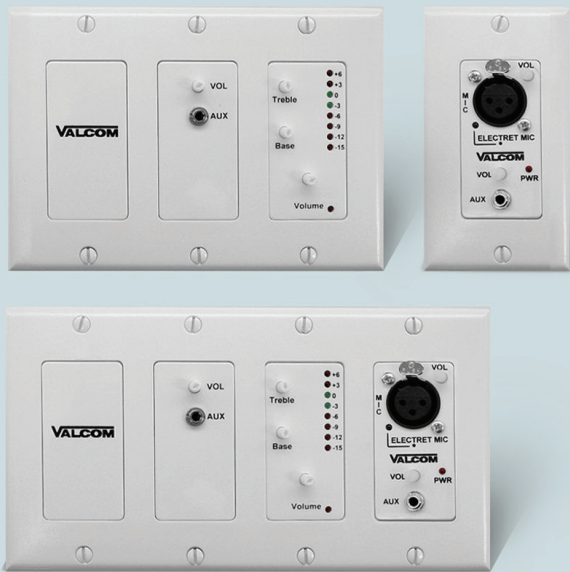

In-Wall Modular Mixers

Valcom's In-Wall Mixers are a cost-effective solution for audio management that eliminates the use of expensive in-wall amplifiers. Valcom's high performance In-Wall Mixer & High-Fidelity Speakers blends with today's modern decor and are the perfect solution for conference rooms, lecture halls, restaurants, auditoriums, institutional cafeterias, sporting complexes and gymnasiums. Three options are available.

- 2-Channel In-Wall Mixer
- 4 Channel In-Wall Mixer
- In-Wall Remote Module

Built-in compressor (option switch controlled) for automatic consistent volume level adjustment even when voices vary - low to high.

In-Wall Audio Mixers

2 Channel In-Wall Mixer White.....	V-9983-W
4 Channel In-Wall Mixer White.....	V-9985-W
In-Wall Remote Module White.....	V-9984-W