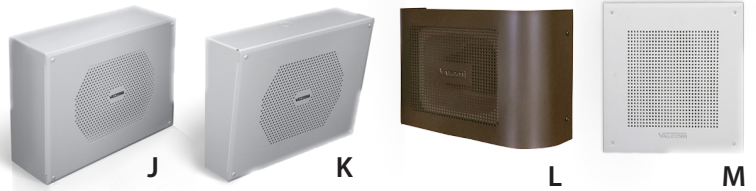

SIP Speakers, Horns, Clock/Speaker Combos

PoE (802.3af)
Audio/Aux Output to Drive Valcom Amplified Speakers

Ceiling Speakers

- A** 8" Ceiling Speaker, One-Way, *White*VIP-120A
8" Ceiling Speaker, Talkback, *White*VIP-160A
- B** 8" Clean Room Speaker, One-Way, *White*VIP-140A
- C** 2'x2' Lay-In Ceiling Speaker, One-Way, *White*VIP-402A
2'x2' Lay-In Ceiling Speaker, European, One-Way *White*VIP-402A-EC
2'x2' Lay-In Ceiling Speaker, Talkback *White*VIP-422A

Wall Speakers One-Way/Talkback Programmable

- D** Stealth Corridor™, Vandal-Resistant, *Bronze -BR, White -W*VIP-9815A
- E** IP Wall Speaker Assembly *Gray*VIP-430A
- F** IP 8" Square Speaker Faceplate *White*VIP-428A
BackBoxes:
SurfaceVB-S11
RecessedVB-R12
AngledVB-A13

Vandal-Resistant Horns

- J** FlexHorn™ Vandal-Resistant, Surface Mount Unit, *Gray*VIP-580A
- K** FlexHorn™ Vandal-Resistant, Angled Surface Mount Unit, *Gray* ...VIP-581A
- L** Stealth Speaker™, Vandal-Resistant, *Bronze -BR, White -W*VIP-9831A
- M** FlexHorn™ Interior Square Faceplate, *White*VIP-9880A
BackBox:
RecessedVB-R17-D

Clock/Speakers One-Way/Talkback Programmable

- N** Surface Mount Speaker Angled with Digital Clock, *Gray* . .VIP-431A-DS
- O** Speaker Faceplate, *Gray* with Digital ClockVIP-432A-DF
- P** Speaker Faceplate, *White* with Digital Clock (4-Digits)VIP-429A-D
- Q** Flush Mount Speaker/with Digital Clock, *White* (6-Digits) . .VIP-426A-D
- R** Speaker Faceplate Unit with Analog Clock, *White*VIP-429A-A