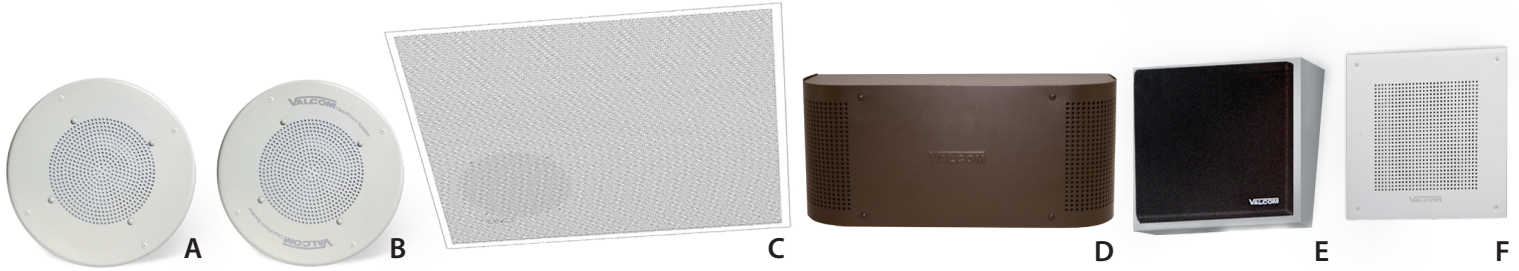

SIP Speakers, Horns, Clock/Speaker Combos

PoE (802.3af)
Audio/Aux Output to Drive Valcom Amplified Speakers

Ceiling Speakers

- A** 8" Ceiling Speaker, One-Way, *White*VIP-120A
8" Ceiling Speaker, Talkback, *White*VIP-160A
- B** 8" Clean Room Speaker, One-Way, *White*VIP-140A
- C** 2'x2' Lay-In Ceiling Speaker, One-Way, *White*VIP-402A
2'x2' Lay-In Ceiling Speaker, European, One-Way *White*VIP-402A-EC
2'x2' Lay-In Ceiling Speaker, Talkback *White*VIP-422A

Wall Speakers One-Way/Talkback Programmable

- D** Stealth Corridor™, Vandal-Resistant, *Bronze -BR, White -W*VIP-9815A
- E** IP Wall Speaker Assembly *Gray*VIP-430A
- F** IP 8" Square Speaker Faceplate *White*VIP-428A
BackBoxes:
SurfaceVB-S11
RecessedVB-R12
AngledVB-A13

Horns

- G** Horn, One-Way, *Beige -BGE, Gray -GY*VIP-130AL-x
Horn, Talkback, *Beige -BGE, Gray -GY*VIP-148AL-x
- H** Horn, One-Way, Marine, *White*VIP-130AL-M
Horn, Talkback, Marine, *White*VIP-148AL-M
- I** FlexHorn™, One-Way, *Beige -BGE, Gray -GY, White -W*VIP-480AL-x
FlexHorn™, Talkback, *Beige -BGE, Gray -GY, White -W*VIP-490AL-x

Vandal-Resistant Horns

- J** FlexHorn™ Vandal-Resistant, Surface Mount Unit, *Gray*VIP-580A
- K** FlexHorn™ Vandal-Resistant, Angled Surface Mount Unit, *Gray* ...VIP-581A
- L** Stealth Speaker™, Vandal-Resistant, *Bronze -BR, White -W*VIP-9831A
- M** FlexHorn™ Interior Square Faceplate, *White*VIP-9880A
BackBox:
RecessedVB-R17-D