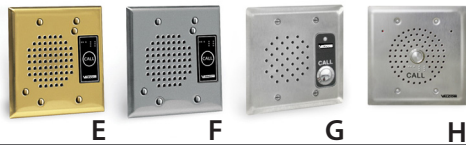

IP Strobe PoE

- 15,30,75,95,110 Candella - User Selectable
 - Activate on SIP Call
 - Can Activate Multiple Strobes Via Single SIP Call
 - Activate on Group Audio
- IP Strobe.....VIP-999

Flash of Light to Get Attention in Noisy Areas
Where Paging Can't be Heard

Call Station Intercoms Surface or Pole Mount

- A** 2, 3 or 4 Multi-Button Emergency/Information Call StationVIP-9894
- B** Vandal-Resistant Call Station (*Long Line Extender*)VIP-9890AL-CB
- C** Emergency Vandal-Resistant Call StationVIP-9890A-EM
Emergency Vandal-Resistant Call Station (*Long Line Extender*)VIP-9890AL-EM
- D** Emergency Vandal-Resistant Call StationVIP-9895

Options:

- Fiber
- PoE & Powered
- 115 – 240 Volts
- Managed Headend Switch
- Solar Powered
- Night Light Powering
- WiFi
- 4G LTE
- Colors and Markings
- Multi-Button

HelpPoints Available in: Red, Blue, Yellow, Gray and Stainless Steel. Call for configuration assistance.