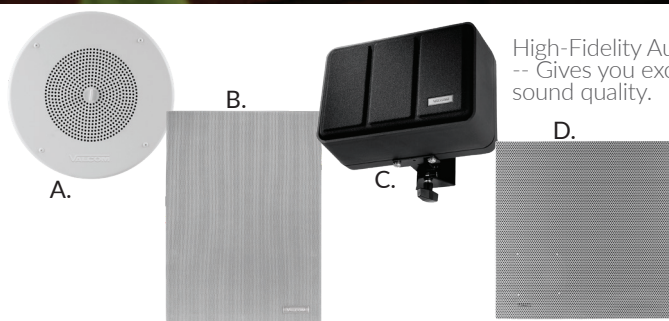

Signature Series™ Speakers

Valcom's Signature Series™ High-Fidelity Speakers are self-amplified and designed to provide exceptional quality for clear, intelligibility for voice messages and music reproduction. These high-fidelity speakers broadcast theater quality sound throughout your organization.

Valcom's Signature Series High-Fidelity loudspeakers come in a variety of styles for an attractive solution for offices, retail and hospitality environments.

Accessories

HI-FI Bridge & Backbox
use with the V-1420.
V-9816M

Adjustable Mounting Bracket
optional use with V-1440
V-9804

High-Fidelity Audio
-- Gives you excellent
sound quality.

Signature Series™ High-Fidelity Speakers

- A. Ceiling One-Way..... V-1420
Colors: White (Paintable), Custom Colors -CC
- B. In-Wall One-Way..... V-1450
Colors: White
- C. Monitor One-Way..... V-1440
Colors: Black (-BK), White (-W), Custom Colors (-CC)
- D. Lay-In™ One-Way..... V-1422
Colors: White (Paintable), Custom Colors -CC

Note: Signature Series Lay-In Ceiling speakers are equipped with a backbox that is UL certified and meets or exceeds the ASTM E84 Flame & Smoke test with a 3-hour burn rating.