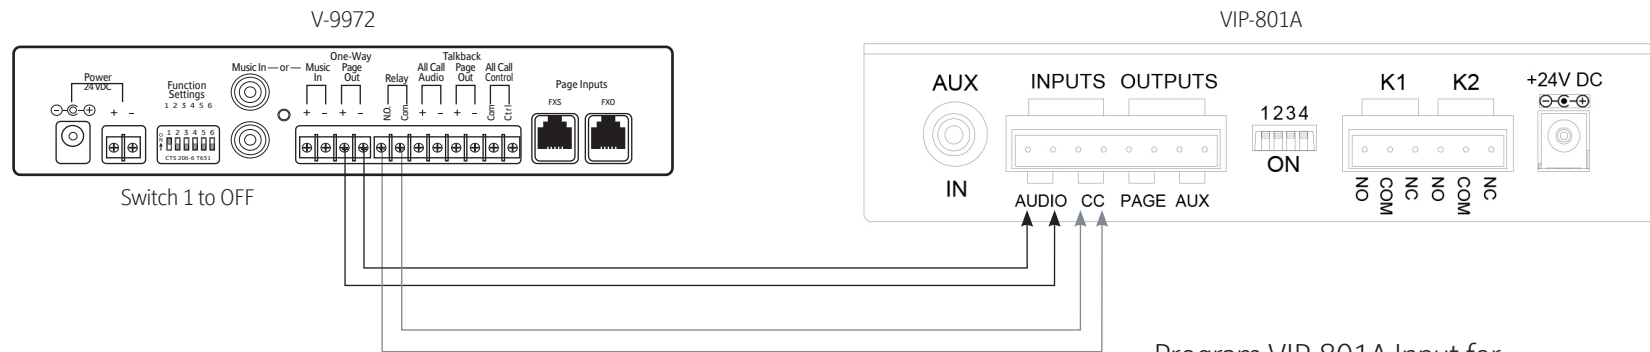

Valcom V-9972 Connection Guide with Valcom VIP-801A

Program VIP-801A Input for
Audio On/ Audio Off,
Activate on Closed.