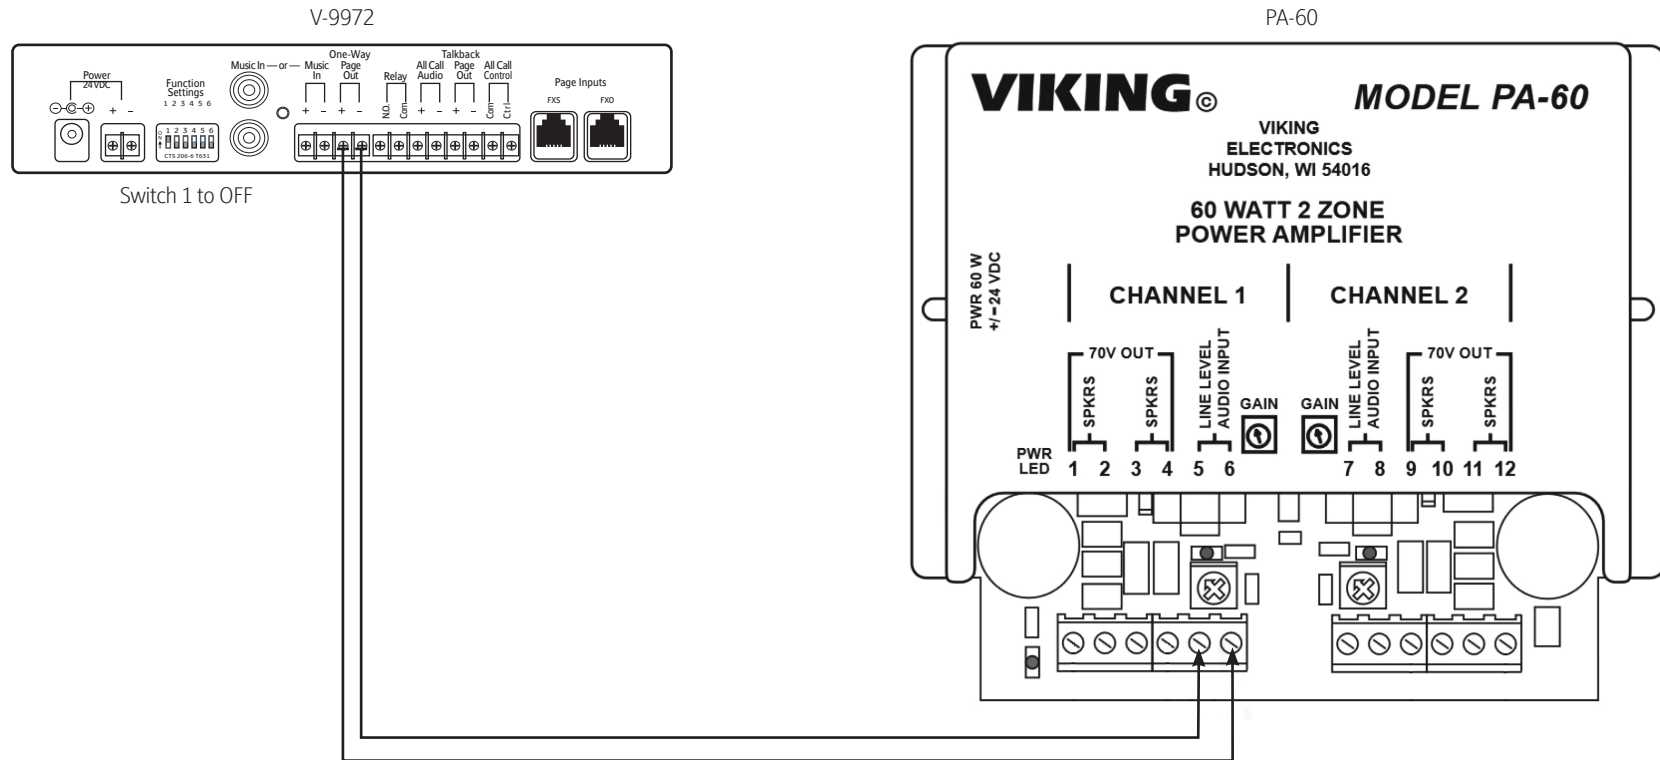

# Valcom V-9972 Connection Guide with Viking PA-60

V-9972 audio may also be connected to Channel 2 or both Channels jumpered together.