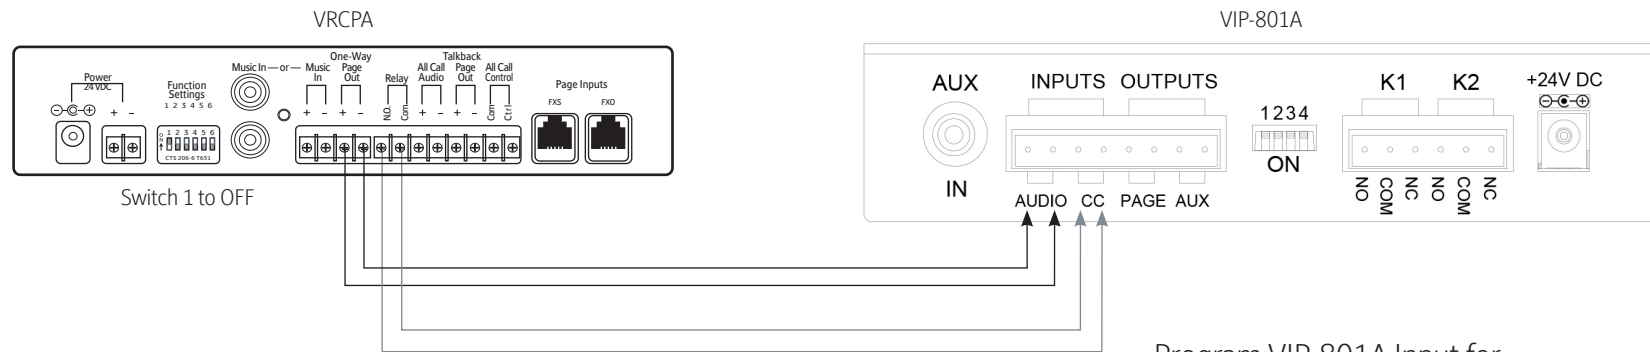

# Valcom VRCPA Connection Guide with Valcom VIP-801A

Program VIP-801A Input for  
Audio On/ Audio Off,  
Activate on Closed.