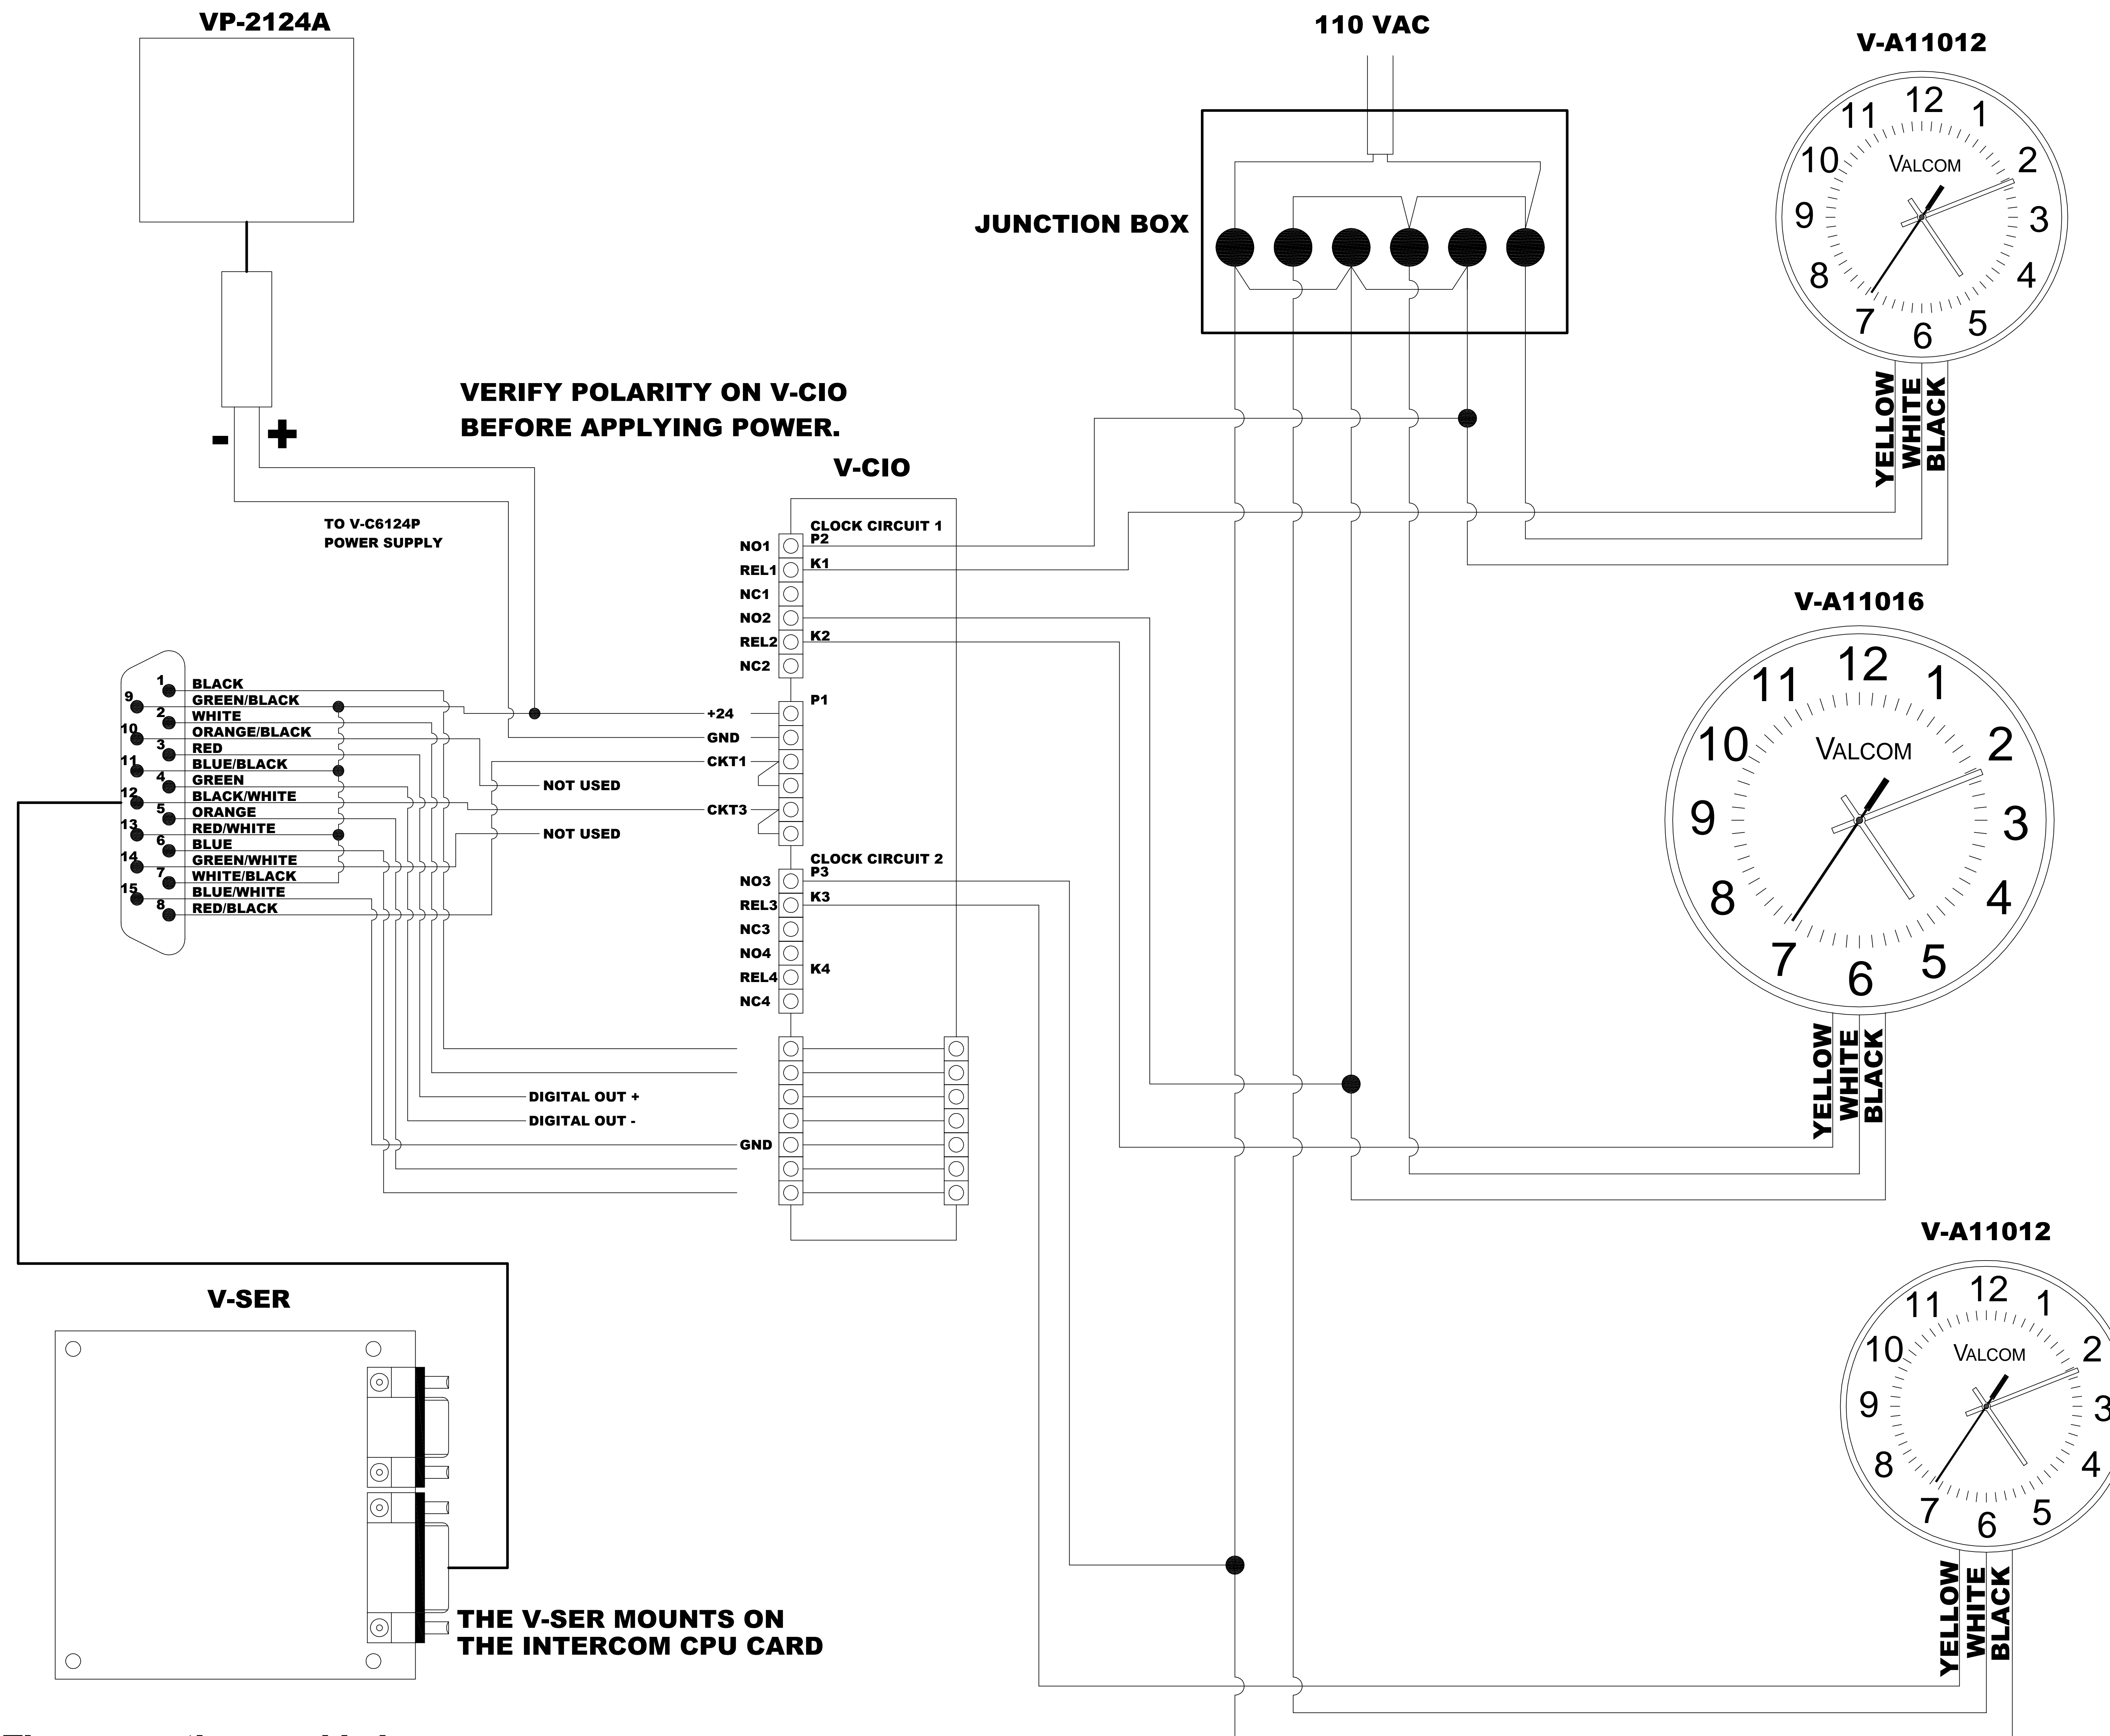

**VALCOM** 5614 Hollins Road  
Roanoke, VA 24019  
540-563-2000

Drawing # **045**  
Revision **B**

**WIRED CLOCK HEAD END  
CLASS CONNECTION OR MULTIPATH  
CORRECTION SCENARIO  
3-WIRE SYNCH**

**Note:** The suggestion provided may or may not be suitable for your intended application. Please consider this information carefully before incorporating it into your system design. Valcom disclaims any responsibility for accuracy or completeness.

**VALCOM** 5614 Hollins Road  
Roanoke, VA 24019  
540-563-2000

Drawing # **045**  
Revision **B**

**WIRED CLOCK HEAD END  
CLASS CONNECTION OR MULTIPATH  
CORRECTION SCENARIO  
3-WIRE SYNCH - 110VAC**