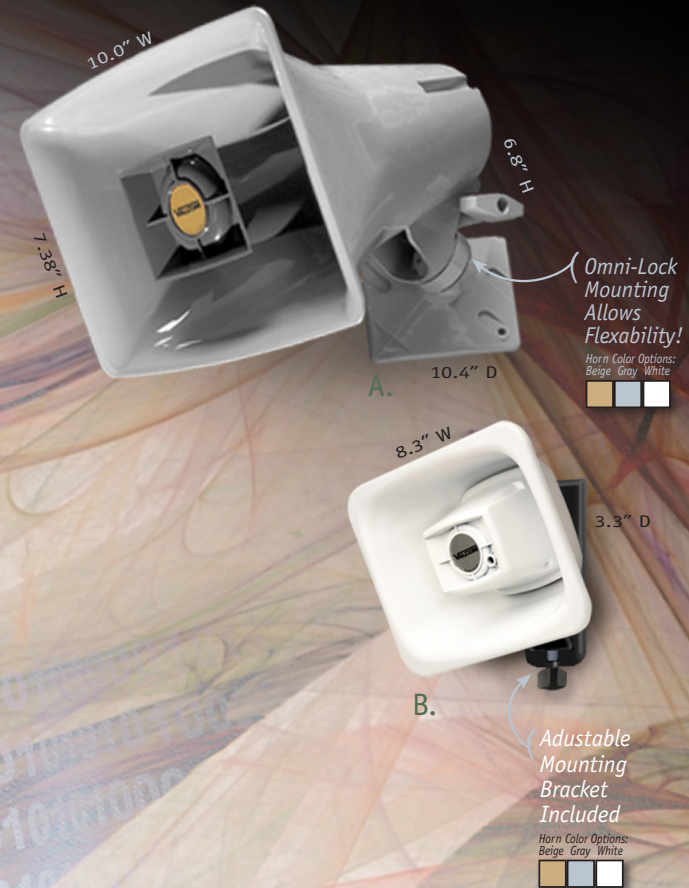

INFORMACAST® LOUDSPEAKERS: IP HORNS

**Valcom InformaCast® Compliant IP Horns
Enable Live, PreRecorded, Or Ad Hoc Audio Messages
To Be Broadcast To Ten People Or Ten Thousand People
— Instantly And Economically.**

- PoE (802.3af) - No Local Power Required
- Very High-Efficiency Ensures Penetration at Lower Energy Consumption
- Weather-Resistant
- L Versions Include Long Line Extender Allowing Cabling Up to 1200 Feet
- Talkback Models offer Peer-to-Peer Operation
- Line Output Supports Amplified Speakers
- Optional Wall Volume Controls Available
- Backboxes Available for Some Speakers

IP HORNS	ONE-WAY	TALKBACK	BACKBOX TYPE
A. IP Horn • 117db/1 Meter • Interior or Exterior Colors: Beige -BGE, Gray -GY, Marine White -M (Add Suffix to Part No.)	VIP-130L-IC	VIP-148L-IC	Protective Wire Cage V-WGHORN
B. IP FlexHorn • Water-Proof • Interior or Exterior • Includes Easy Adjustable Mounting Bracket Colors: Beige -BGE, Gray -GY, White -W (Add Suffix to Part No.)	VIP-480L-IC	N/A	Protective Wire Cage V-WGFLEX

InformaCast® is a Trademark of Singlewire Software.

Backbox Selection Chart

Type	Part No.	Mount Style	Dimensions
11	VB-S11	Surface 	11.63"H x 11.63"W x 3.94"D Grille Hole Dimns.: 10.00" x 10.00"
12	VB-R12	Recessed 	10.75"H x 10.75"W x 3.94"D Grille Hole Dimns.: 10.00" x 10.00"
13	VB-A13	Angled 	11.54"H x 11.63"W x 4.60"D Grille Hole Dimns.: 10.00" x 10.00"
16	VB-R16	Recessed 	7.50"H x 9.84"W x 3.94"D Grille Hole Dimns.: 6.50" x 9.00"
17-D	VB-R17-D	Recessed 	9.63"H x 9.63"W x 5.94"D Grille Hole Dimns.: 8.88" x 8.88"
19	VB-R19	Recessed 	19.25"H x 10.75"W x 3.75"D Grille Hole Dimns.: 10.00" x 18.50"
22	VB-R22	Recessed 	13.25"H x 11.25"W x 3.94"D Grille Hole Dimns.: 10.50" x 12.50"
23	VB-S23	Surface 	14.63"H x 13.13"W x 3.94"D Grille Hole Dimns.: 10.50" x 12.50"
24	VB-A24	Angled 	14.41"H x 13.13"W x 5.00"D ¹ x 3.00"D ² Grille Hole Dimns.: 10.50" x 12.50"