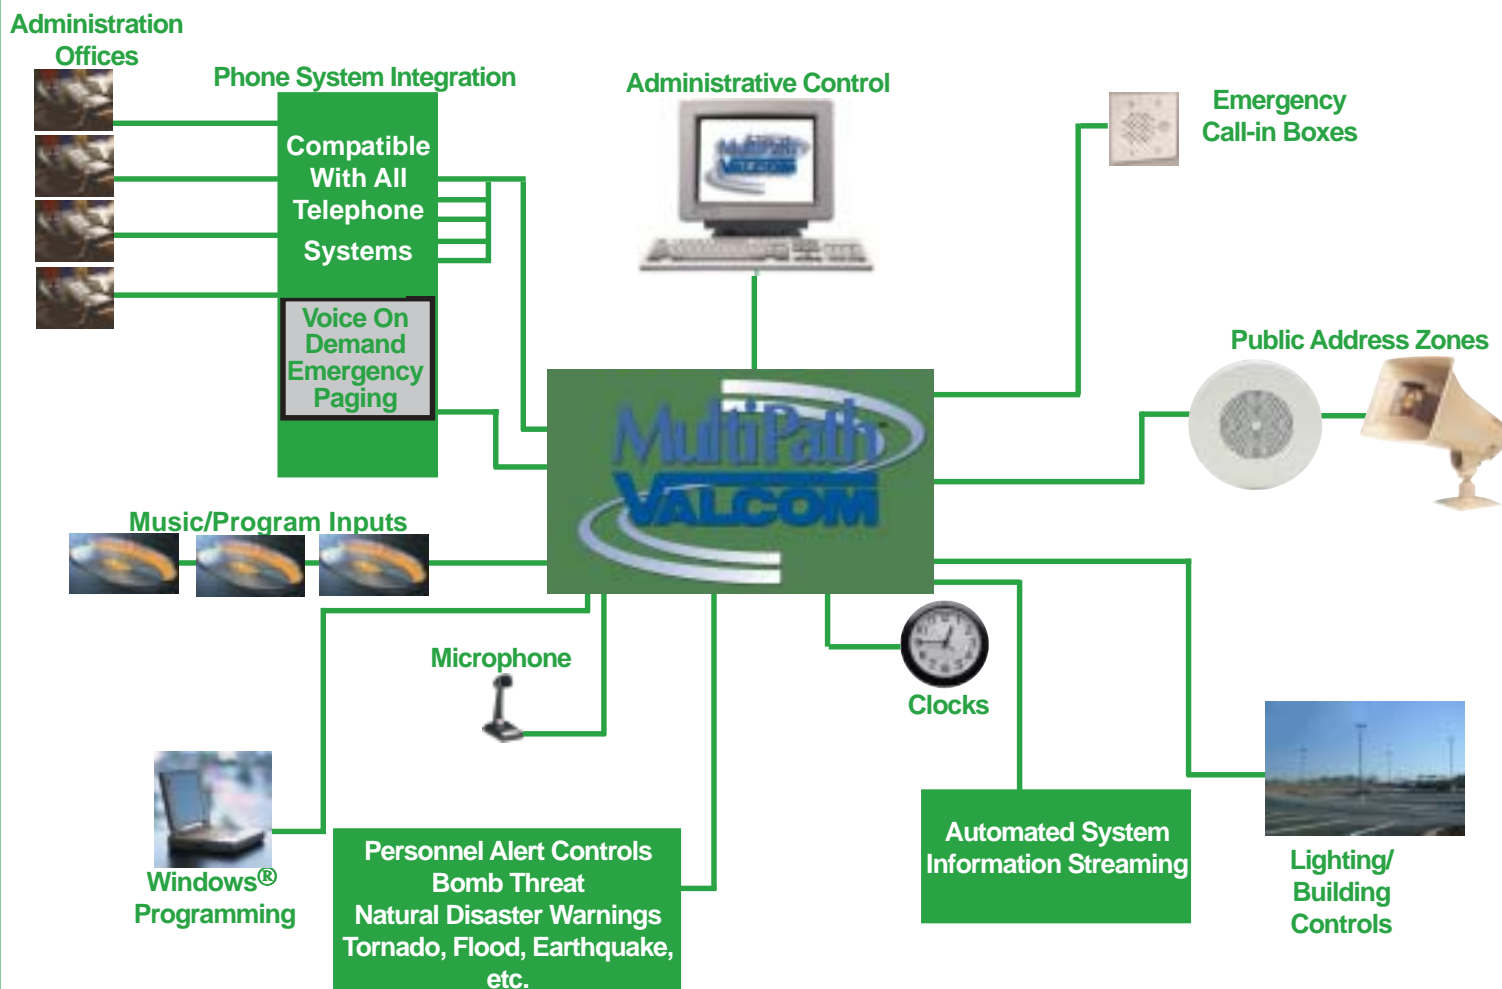

Valcom, a world leader in providing the highest quality loudspeaker paging systems, introduces the Valcom MultiPath™ System specifically designed to meet the sophisticated communication needs of manufacturing facilities.

Valcom MultiPath™ systems offer high quality internal communication and a multitude of features that are easily configured to suit the most advanced requirements. Valcom MultiPath™ systems include user-friendly administration software that allows facilities to easily manage the changing needs of the voice communication system – whether the needs change daily, weekly, monthly, or annually!

System Overview

System Operation

- Provide Employee Alarm Systems to meet OSHA Standard 1910.165 requirements
- Provide localized area or facility-wide coverage
- Minimize response time by using any telephone for paging or message activation
- Provide quick response to emergency situations
- Notify everyone for quick evacuation or response to critical conditions using tones
- Reduce installation costs by using existing telephone/ datacom low-voltage wiring