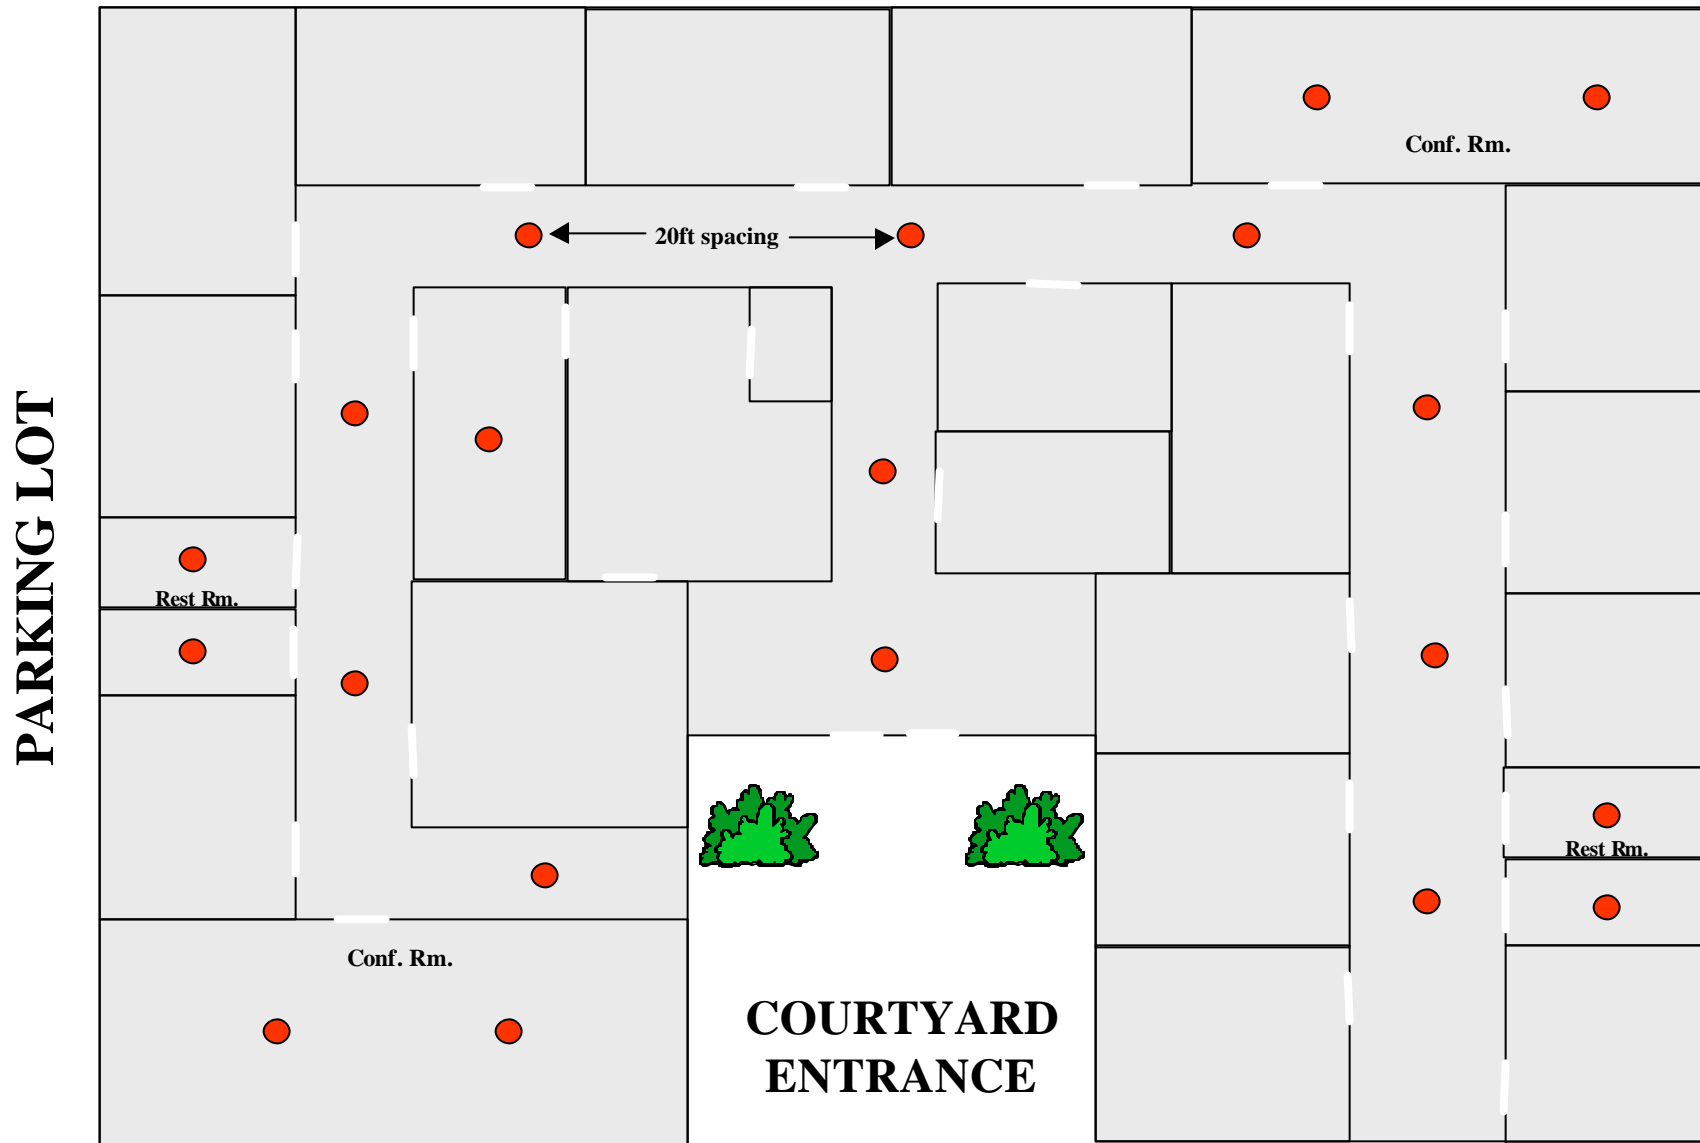

OFFICE LAYOUT EXAMPLE

10' FOOT DROP CEILING