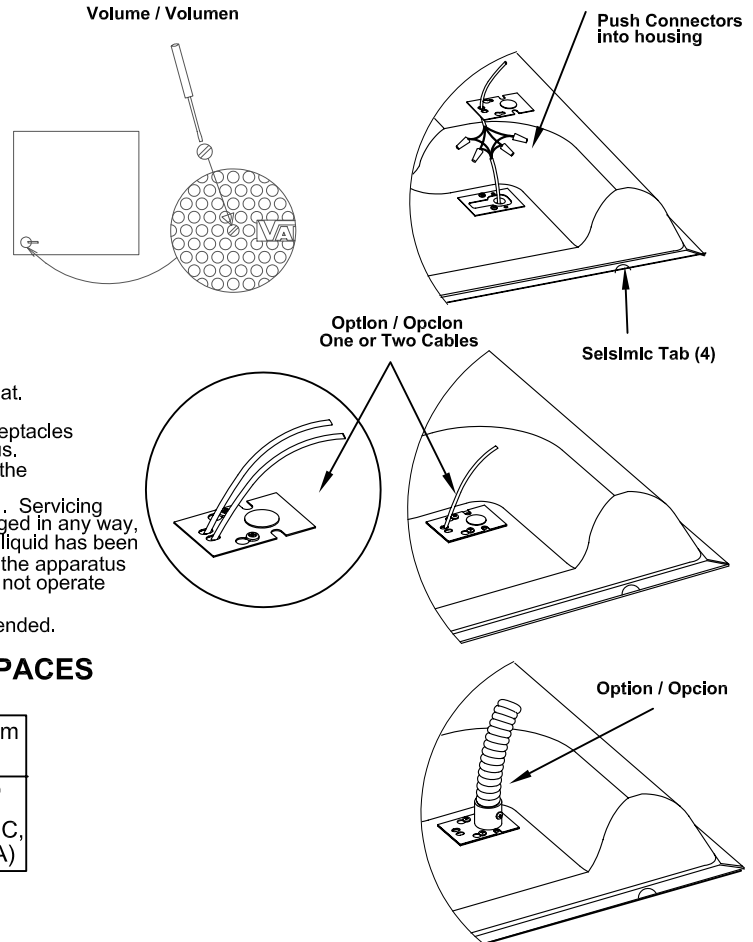

VALCOM

5614 Hollins Road
Roanoke, VA, USA
Phone 540.563.2000
FAX 540.362.9800

IMPORTANT SAFETY INSTRUCTIONS

1. Read these instructions.
2. Heed all warnings.
3. Follow all instructions.
4. Do not use this apparatus near water.
5. Clean only with a damp cloth.
6. Do not block any of the ventilation openings. Install in accordance with the manufacturers instructions.
7. Do not install near any heat source such as, radiators, heat registers, stoves or other apparatus (including amplifiers) that produce heat.
8. Protect the power cord from being walked on or pinched particularly at plugs, convenience receptacles and the point where they exit from the apparatus.
9. Only use attachments/accessories specified by the manufacturer.
10. Refer all servicing to qualified service personnel. Servicing is required when the apparatus has been damaged in any way, such as power supply cord or plug is damaged, liquid has been spilled or objects have fallen into the apparatus, the apparatus has been exposed to the rain or moisture, does not operate normally or has been dropped.
11. Tie off to structure with support wire is recommended.

V-9022A

Connection / Conexiones / Connexions

MADE IN USA

Rev 1

Item: LABEL V-9022A
Material: White, 2 mil polyester with 1 mil overlay
Adhesive: Permanent acrylic adhesive
Print: Black
Dimensions: 5"H x 6"W
Scale: 1 to 1