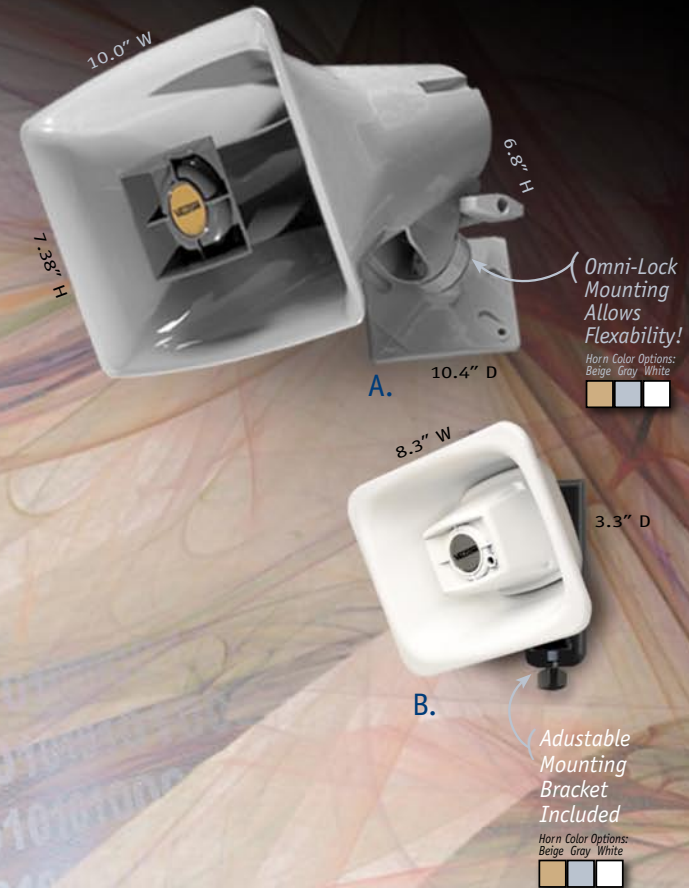

LOUDSPEAKERS:

IP HORNS

Valcom IP SoundPoints Enable Live, PreRecorded, Or Ad Hoc Audio Messages To Be Broadcast To Ten People Or Ten Thousand People — Instantly And Economically.

- PoE (802.3af) - No Local Power Required
- Very High-Efficiency Ensures Penetration at Lower Energy Consumption
- Weather-Resistant
- L Versions Include Long Line Extender Allowing Cabling Up to 1200 Feet
- Talkback Models Available
- Protective Wire Cages Available

IP HORNS	ONE-WAY	TALKBACK	BACKBOX TYPE
A. IP Horn • 117db/1 Meter • Interior or Exterior Colors: Beige -BGE, Gray -GY, Marine White -M (Add Suffix to Part No.)	VIP-130L	VIP-148L	Protective Wire Cage V-WGHORN
B. IP FlexHorn • Water-Proof • Interior or Exterior • Includes Easy Adjustable Mounting Bracket Colors: Beige -BGE, Gray -GY, White -W (Add Suffix to Part No.)	VIP-480L	N/A	Protective Wire Cage V-WGFLEX

Backbox Selection Chart

Type	Part No.	Mount Style	Dimensions
11	VB-S11	Surface 	11.63"H x 11.63"W x 3.94"D Grille Hole Dimns.: 10.00" x 10.00"
12	VB-R12	Recessed 	10.75"H x 10.75"W x 3.94"D Grille Hole Dimns.: 10.00" x 10.00"
13	VB-A13	Angled 	11.54"H x 11.63"W x 4.60"D Grille Hole Dimns.: 10.00" x 10.00"
16	VB-R16	Recessed 	7.50"H x 9.84"W x 3.94"D Grille Hole Dimns.: 6.50" x 9.00"
17-D	VB-R17-D	Recessed 	9.63"H x 9.63"W x 5.94"D Grille Hole Dimns.: 8.88" x 8.88"
19	VB-R19	Recessed 	19.25"H x 10.75"W x 3.75"D Grille Hole Dimns.: 10.00" x 18.50"
22	VB-R22	Recessed 	13.25"H x 11.25"W x 3.94"D Grille Hole Dimns.: 10.50" x 12.50"
23	VB-S23	Surface 	14.63"H x 13.13"W x 3.94"D Grille Hole Dimns.: 10.50" x 12.50"
24	VB-A24	Angled 	14.41"H x 13.13"W x 5.00"D ¹ x 3.00"D ² Grille Hole Dimns.: 10.50" x 12.50"