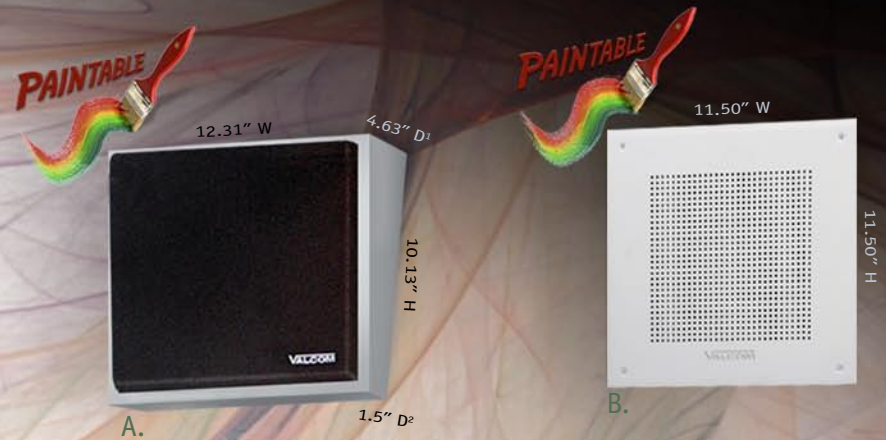

# LOUDSPEAKERS: IP WALL SPEAKERS

**Valcom IP SoundPoints Enable Live, PreRecorded, Or Ad Hoc Audio Messages To Be Broadcast To Ten People Or Ten Thousand People — Instantly And Economically.**

- PoE (802.3af) - No Local Power Required
- High-Efficiency 8" (203mm) Speakers
- Durable Electrostatic Powder Coat Finish on Metal Surfaces
- Output Level 103 db/1Meter
- AUX Output Supports Valcom Amplified Speakers
- Optional Wall Volume Controls Available
- Mounting Backboxes Available

IP WALL SPEAKERS	ONE-WAY	TALKBACK	BACKBOX TYPE
A. <b>IP Wall Speaker Assembly</b> <i>Gray w/Black Grille</i> .....	VIP-410	VIP-430	N/A
B. <b>IP Square Faceplate 8" Speaker</b> <i>White</i> .....	VIP-418	VIP-428	11, 12, 13