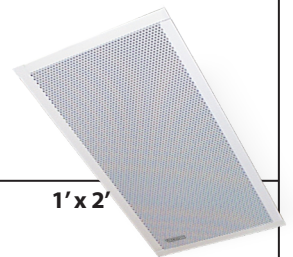

Lay-in Ceiling Speakers

2' x 2'

Clarity's Lay-in ceiling speaker is fast and easy to install and provides superb sound quality and coverage. The pleasing architectural appearance blends well with any environment such as classrooms, training rooms, lecture halls, offices, retail stores and medical facilities. Its rugged, lightweight construction eliminates the need for support bars.

Features & Advantages

Fast & Easy installation

Save money & time on installation costs.

Lightweight

Weighs slightly more than a 2' x 2' Ceiling tile.

Built-in Transformer

Combination 25/70 Volt.

UL Listed

Meets or exceeds industry standard.

Suitable for use in air handling spaces

Meets ASTM E84 flame and smoke test

25/70 Volt

1' x 2'

Colors: White (Paintable)

Lay-in Ceiling Speaker w/Volume Control S-521B

2' x 2'

Colors: White (Paintable)

Lay-in Ceiling Speaker (2 Pack) w/Volume Control S-522B-2

Lay-in Ceiling Speaker (2 Pack) w/o Volume Control ... S-422A-2

Note: These speakers may be used as One-Way or Two-Way (talkback) speakers. This functionality is determined by the equipment used to source audio to/from the speaker.