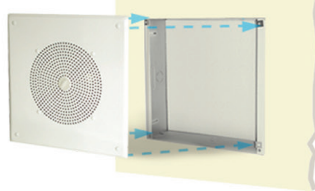

Speaker Assemblies

Angled Mount Backbox

Recess Mount Backbox

Surface Mount Backbox

24 Volt w/Amplifier

45 Ohm

25/70 Volt

Valcom offers faceplate and backbox enclosures for our 8-inch speakers. The faceplate gives you extra security from potential damage from vandals and the backbox provides a sturdy enclosure. These assemblies are ideal for use in high-security areas such as schools and correctional facilities.

Added protection and secure mounting for 8-inch speakers.

Speakers, Faceplate & Enclosures Assemblies

Faceplate

Square Grille Faceplate V-936480

8-inch Speakers

24-Volt..... VSA-1020C

Talkback..... -936418

25/70 Volt..... V-936400