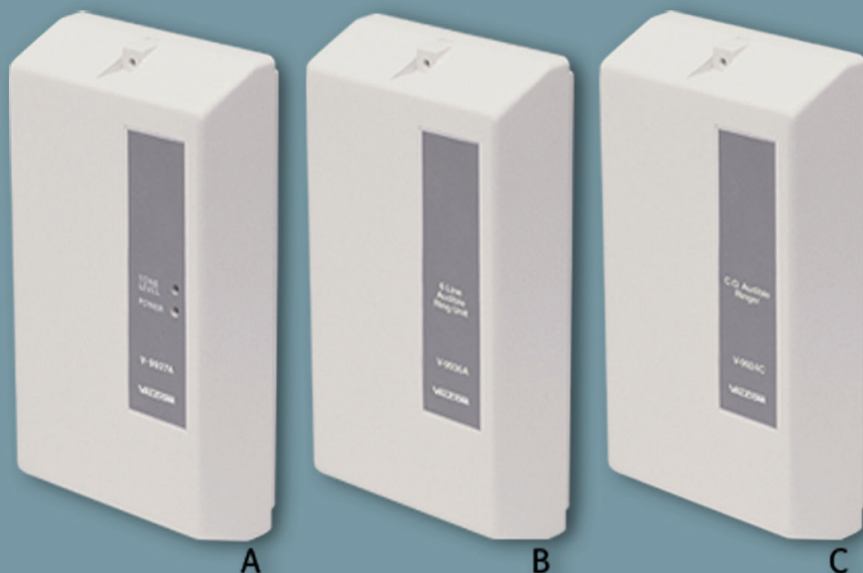

Tone Generators

Valcom's Tone Generators allow you to add distinctive tones or rings over your speakers. The Tone Generators give the ability to alert employees of the start and end of shifts, break times, lunch periods and emergencies. Ideal for manufacturing facilities or any business requiring an audible indication of specified times or emergency situations.

Valcom's family of tone generators include: Multi-tone Generator and C.O. Line Audible Ring Units.

Add distinctive tones or rings over your speakers

Tone Generators

- A. Multi-Tone Generator.....V-9927A
- B. 6 Line Audible Ring Unit.....V-9936A
- C. C.O. Audible Ringer..... V-9924C