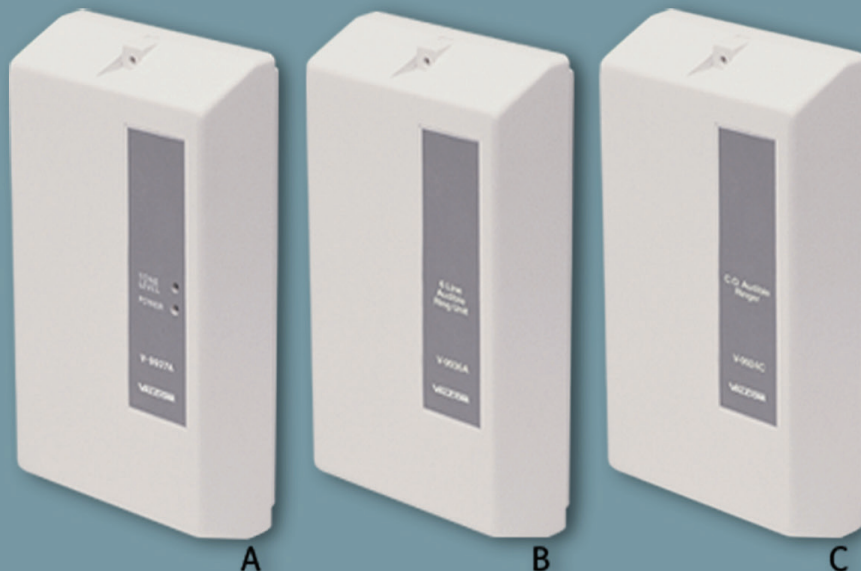

Tone Generators

Valcom's Tone Generators allow you to add distinctive tones or rings over your speakers. The Tone Generators give the ability to alert employees of the start and end of shifts, break times, lunch periods and emergencies. Ideal for manufacturing facilities or any business requiring an audible indication of specified times or emergency situations.

Valcom's family of tone generators include: Multi-tone Generator and C.O. Line Audible Ring Units.

Add distinctive tones or rings over your speakers

Tone Generators

- A. Multi-Tone Generator.....V-9927A
- B. 6 Line Audible Ring Unit.....V-9936A
- C. C.O. Audible Ringer..... V-9924C