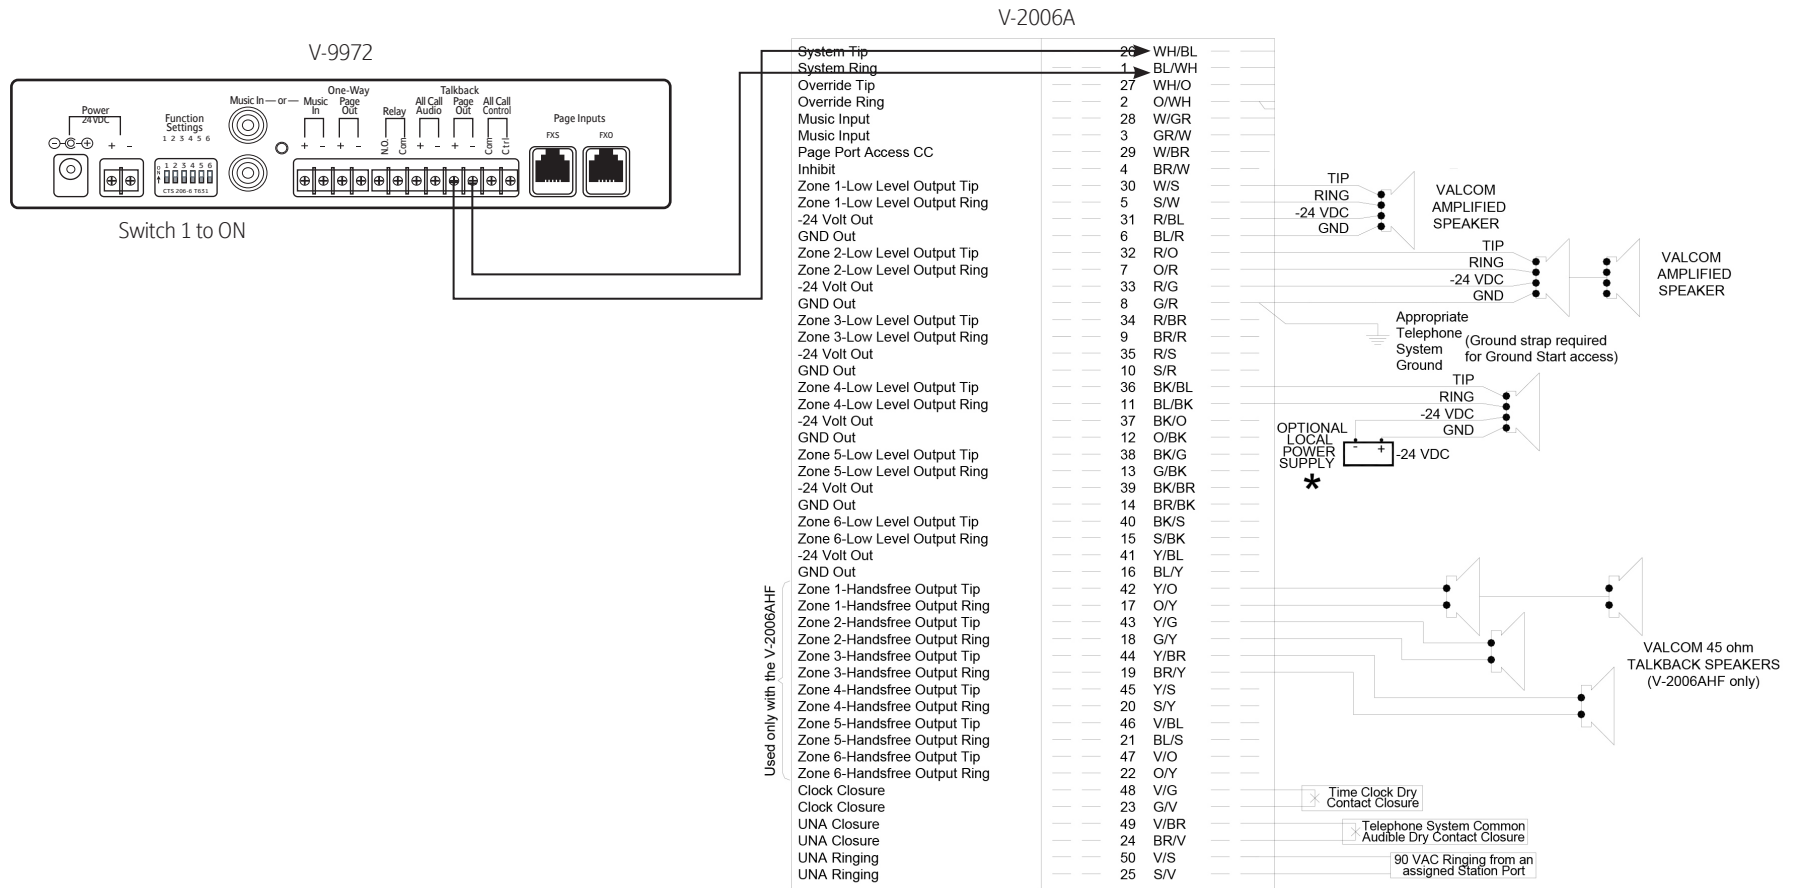

Valcom V-9972 Connection Guide with Valcom V-2006A / V-2006AHF

Set V-2006A / V-2006AHF Battery Feed Switch (SW6) to ON.