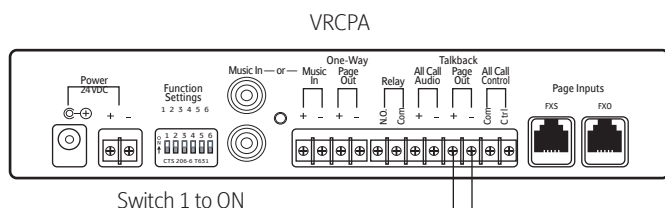

Valcom VRCPA Connection Guide with Valcom MultiPath/ClassConnection

MultiPath/ClassConnection — 66M150 Punchdown Block

Wire Talkback Page Out to one of the four Admin Phone connections. Connection shown is to Admin 1.

	Designation	Wire Color
26	Admin Phone 1 (Tip)	w/bl
1	Admin Phone 1 (Ring)	bl/w
27	Admin Phone 2 (Tip)	w/or
2	Admin Phone 2 (Ring)	or/w
28	Admin Phone 3 (Tip)	w/gn
3	Admin Phone 3 (Ring)	gn/w
29	Admin Phone 4 (Tip)	w/br
4	Admin Phone 4 (Ring)	br/w
30	No Connection	w/sl
5	No Connection	sl/w
31	Auxiliary Input 1	r/bl
6	Auxiliary Input 1	bl/r
32	Auxiliary Input 2	r/or
7	Auxiliary Input 2	or/r
33	Auxiliary Input 3	r/gn
8	Auxiliary Input 3	gn/r
34	Lo Z Microphone	r/br
9	Lo Z Microphone	br/r
35	Microphone Shield	r/sl
10	No Connection	sl/r
36	Switch 1 Input	bk/bl