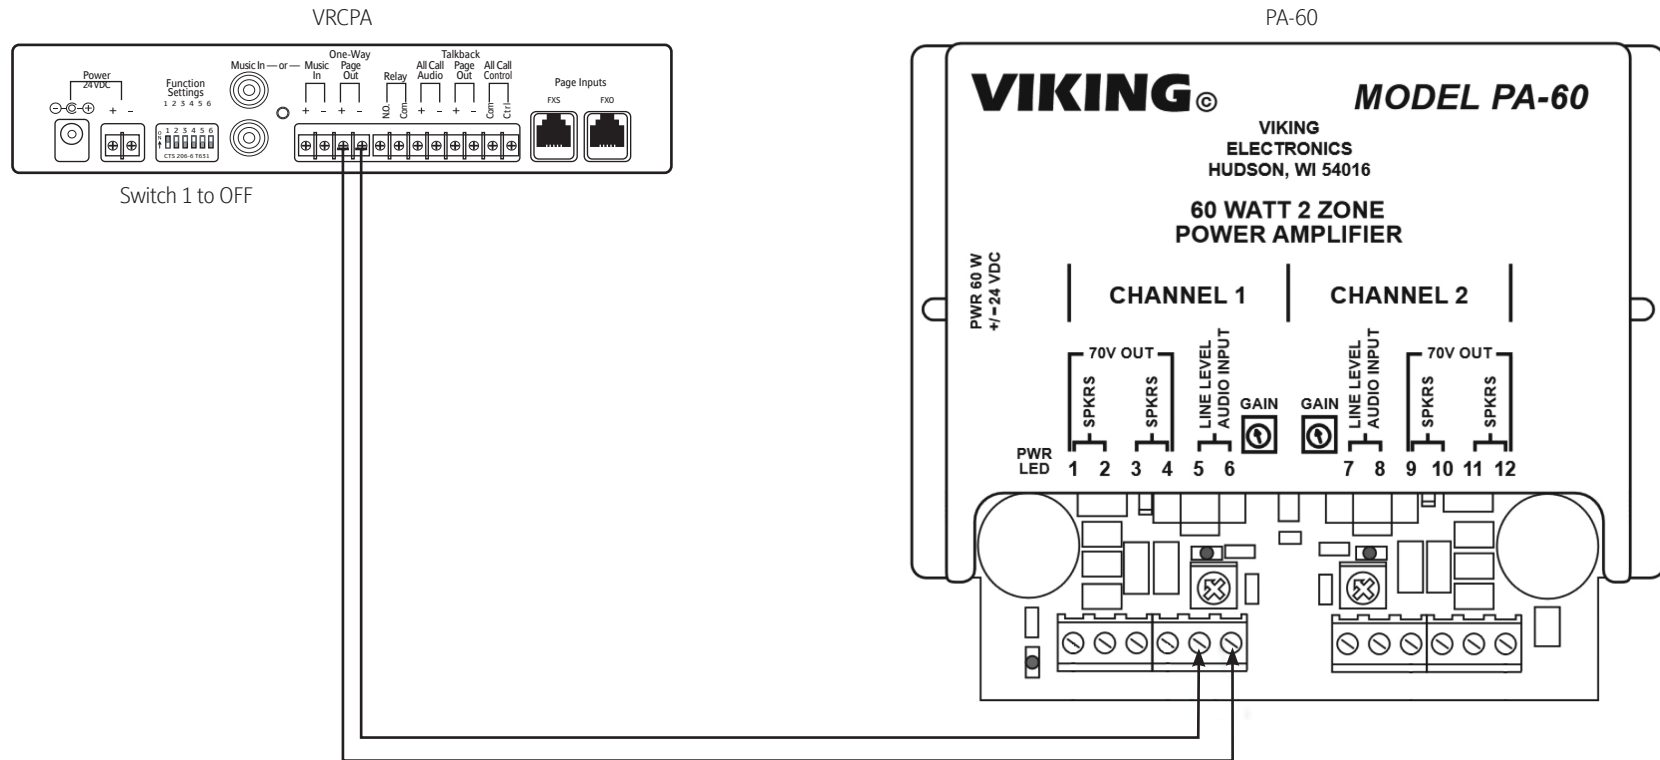

# Valcom VRCPA Connection Guide with Viking PA-60

VRCPA audio may also be connected to Channel 2 or both Channels jumpered together.