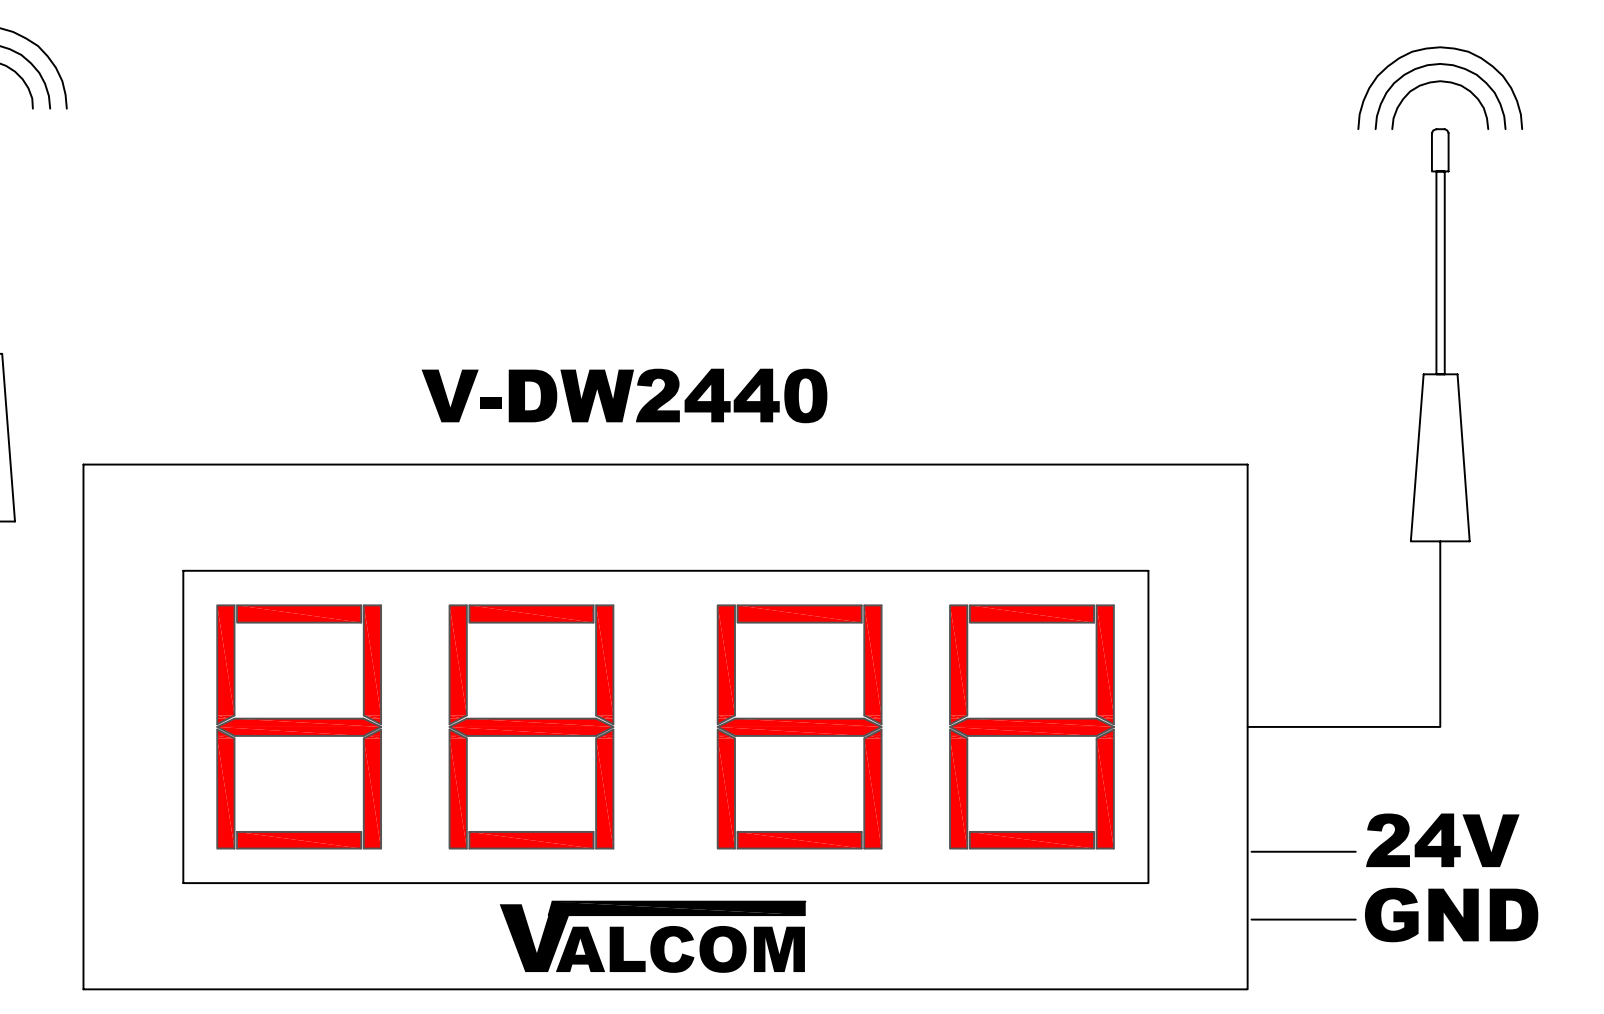

THE V-SER MOUNTS ON THE INTERCOM CPU CARD

Note: The suggestion provided may or may not be suitable for your intended application. Please consider this information carefully before incorporating it into your system design. Valcom disclaims any responsibility for accuracy or completeness.

VALCOM 5614 Hollins Road
Roanoke, VA 24019
540-563-2000

WIRELESS CLOCK HEAD END CLASS CONNECTION OR MULTIPATH CORRECTION SCENARIO

Drawing # 141
Revision A

THE V-SER MOUNTS ON THE INTERCOM CPU CARD

Note: The suggestion provided may or may not be suitable for your intended application. Please consider this information carefully before incorporating it into your system design. Valcom disclaims any responsibility for accuracy or completeness.