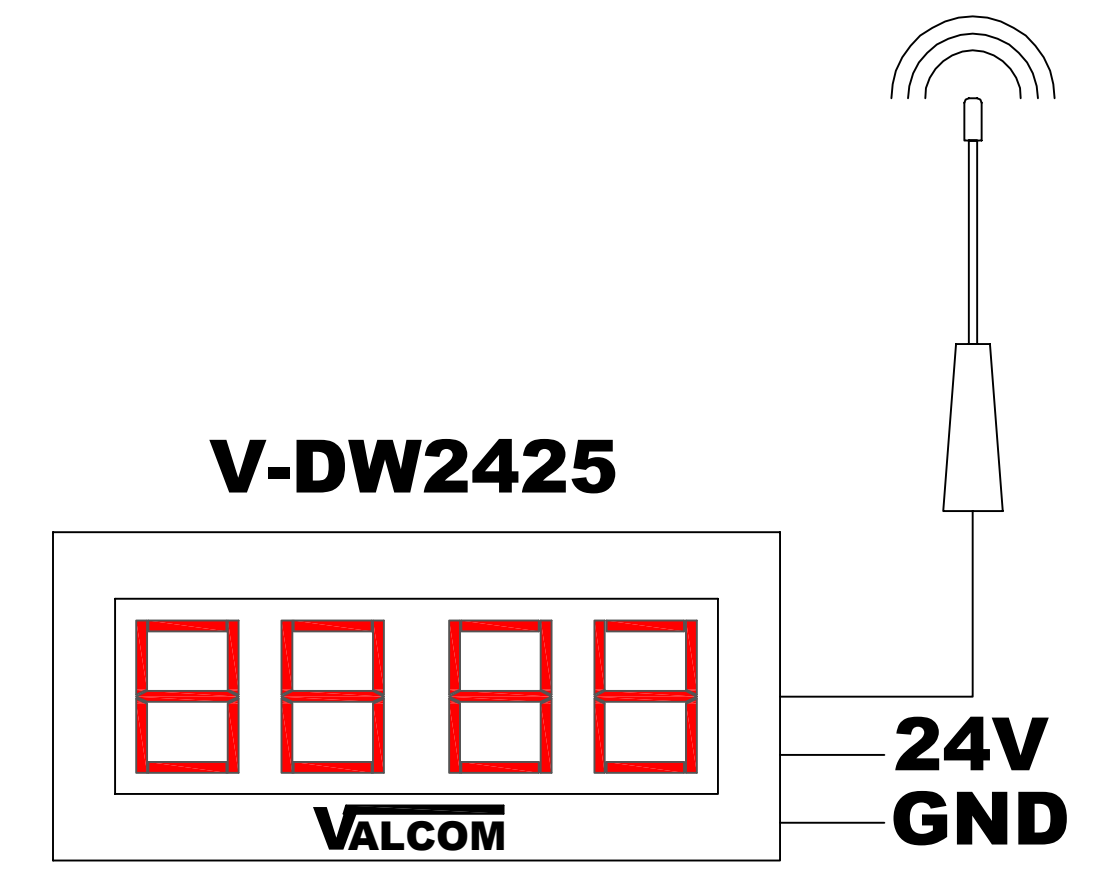

THE V-SER MOUNTS ON THE INTERCOM CPU CARD

Note: The suggestion provided may or may not be suitable for your intended application. Please consider this information carefully before incorporating it into your system design. Valcom disclaims any responsibility for accuracy or completeness.

VALCOM 5614 Hollins Road
Roanoke, VA 24019
540-563-2000

WIRELESS CLOCK HEAD END CLASS CONNECTION OR MULTIPATH CORRECTION SCENARIO

Drawing # 141
Revision A

THE V-SER MOUNTS ON THE INTERCOM CPU CARD

Note: The suggestion provided may or may not be suitable for your intended application. Please consider this information carefully before incorporating it into your system design. Valcom disclaims any responsibility for accuracy or completeness.