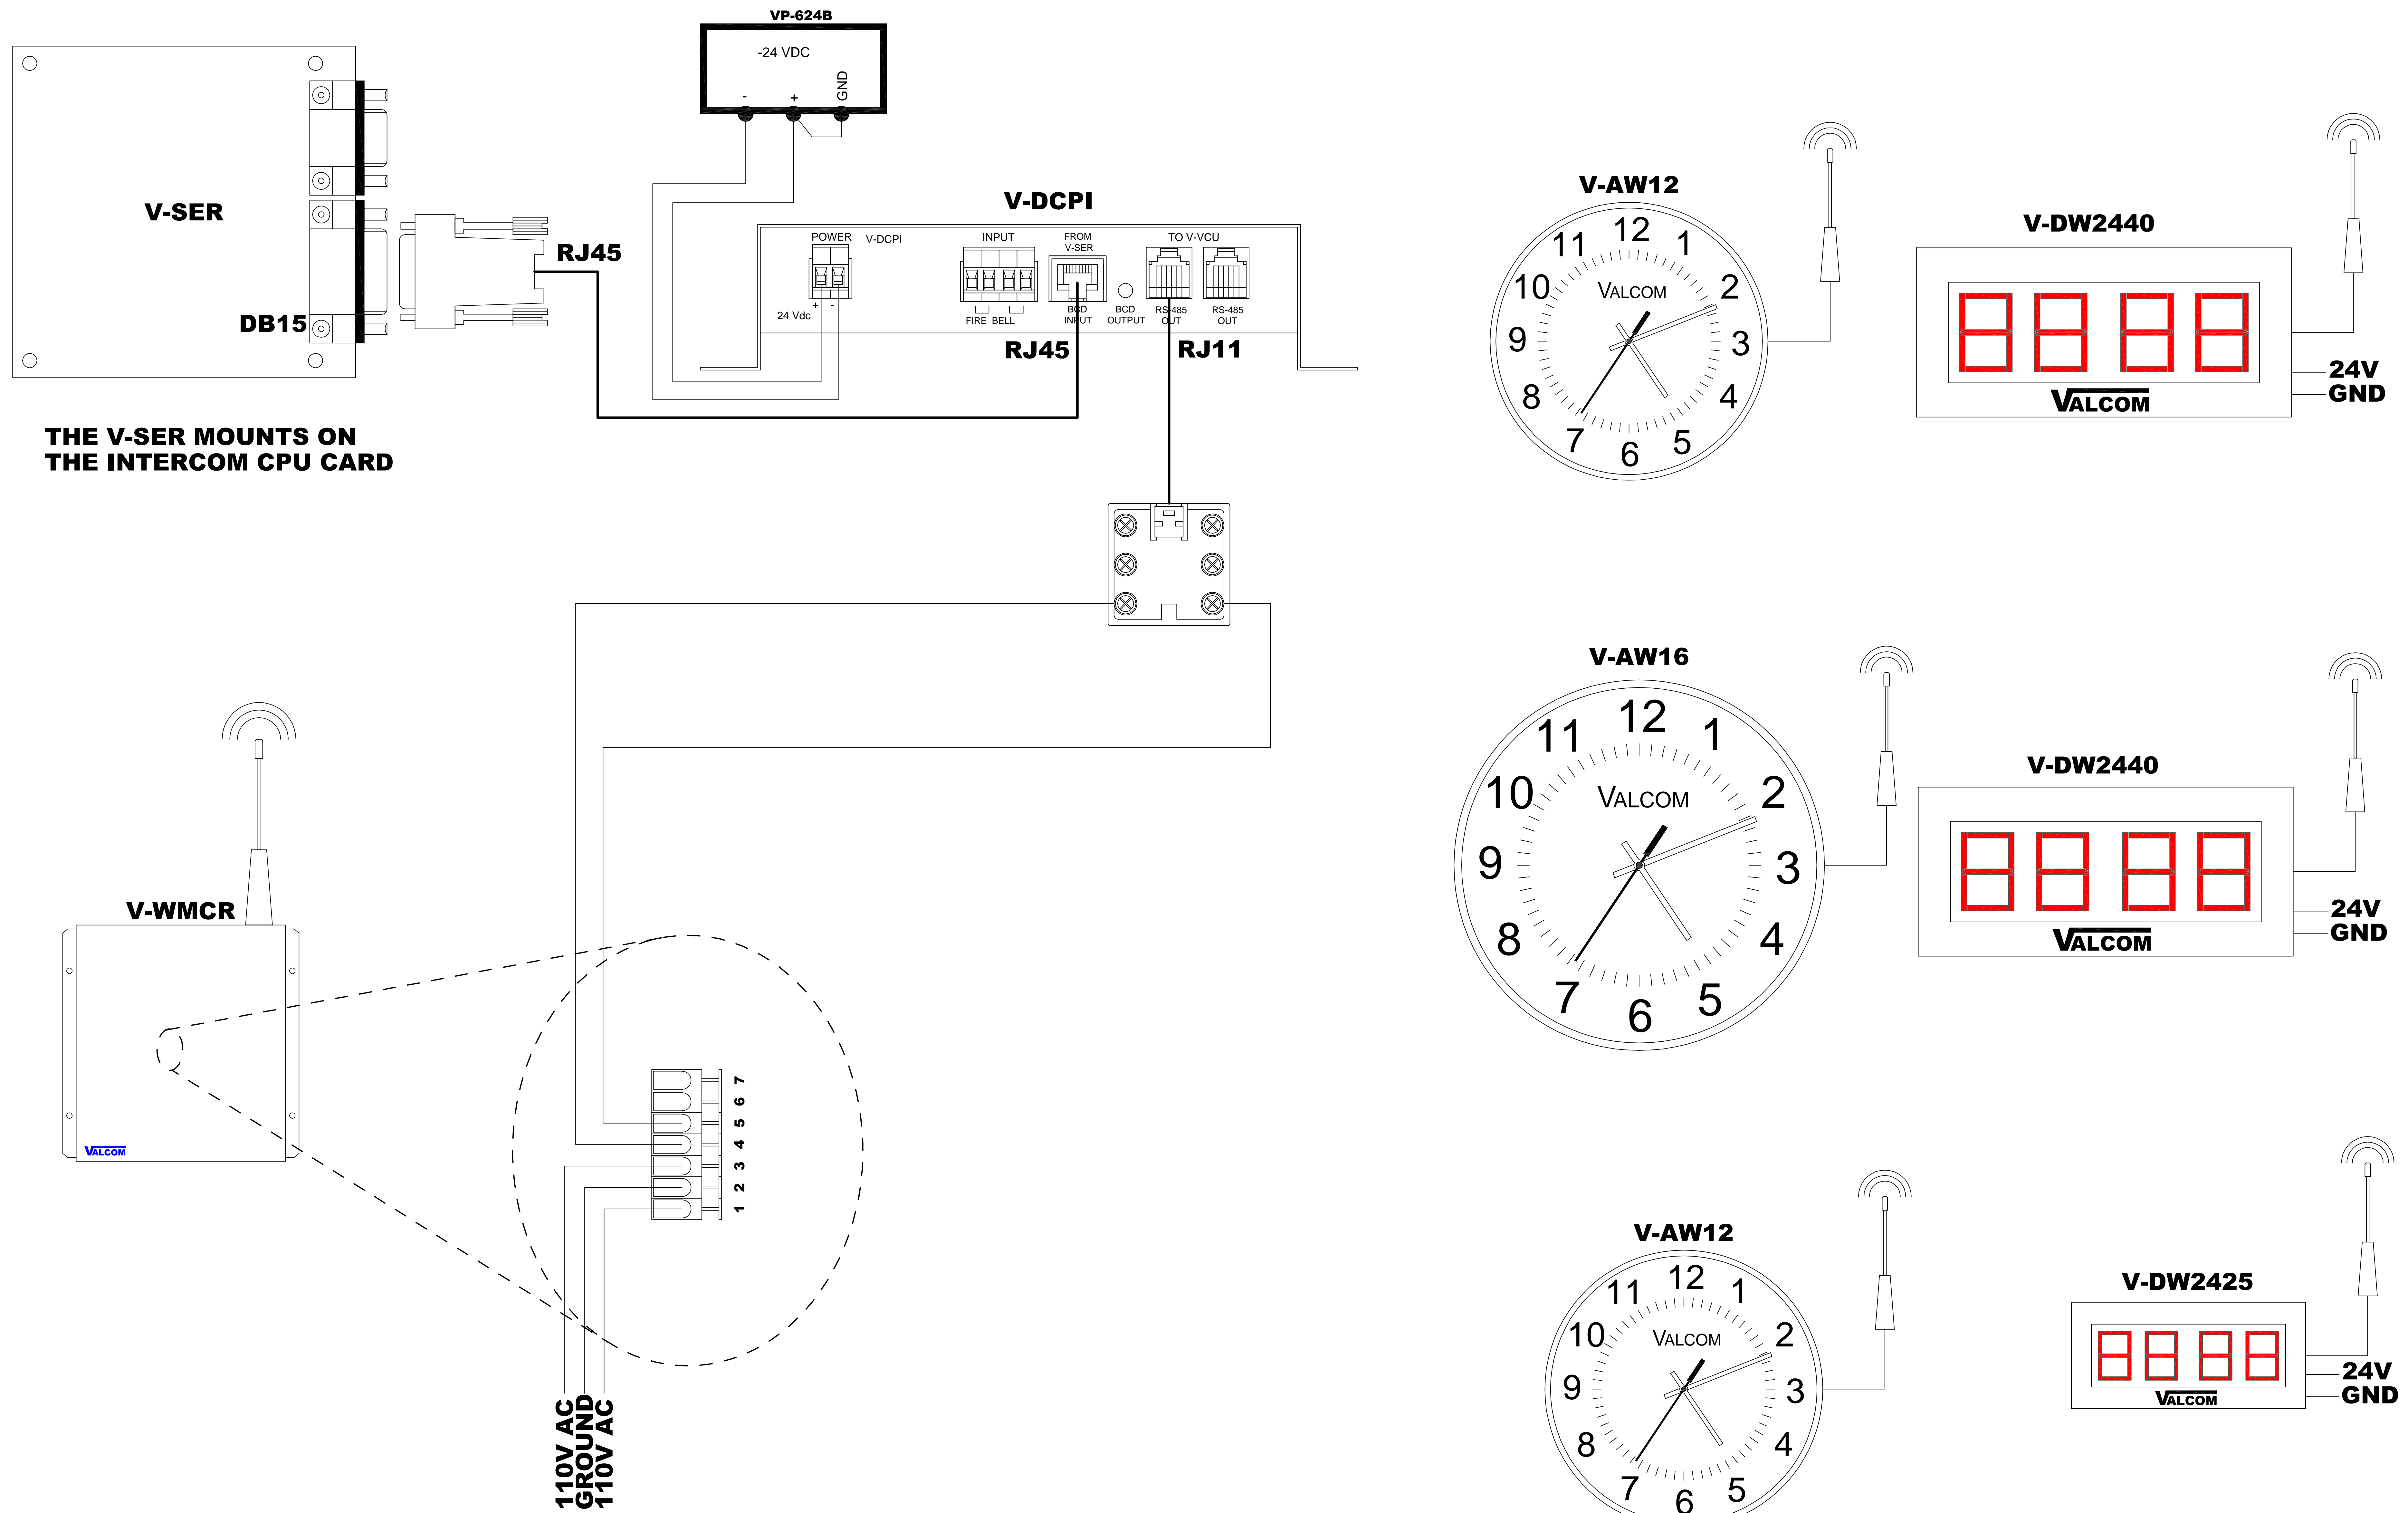

THE V-SER MOUNTS ON THE INTERCOM CPU CARD

Note: The suggestion provided may or may not be suitable for your intended application. Please consider this information carefully before incorporating it into your system design. Valcom disclaims any responsibility for accuracy or completeness.

VALCOM 5614 Hollins Road
Roanoke, VA 24019
540-563-2000

WIRELESS CLOCK HEAD END CLASS CONNECTION OR MULTIPATH CORRECTION SCENARIO

Drawing # 141
Revision A

THE V-SER MOUNTS ON THE INTERCOM CPU CARD

Note: The suggestion provided may or may not be suitable for your intended application. Please consider this information carefully before incorporating it into your system design. Valcom disclaims any responsibility for accuracy or completeness.

VALCOM 5614 Hollins Road
Roanoke, VA 24019
540-563-2000

WIRELESS CLOCK HEAD END CLASS CONNECTION OR MULTIPATH CORRECTION SCENARIO

Drawing # 141
Revision A