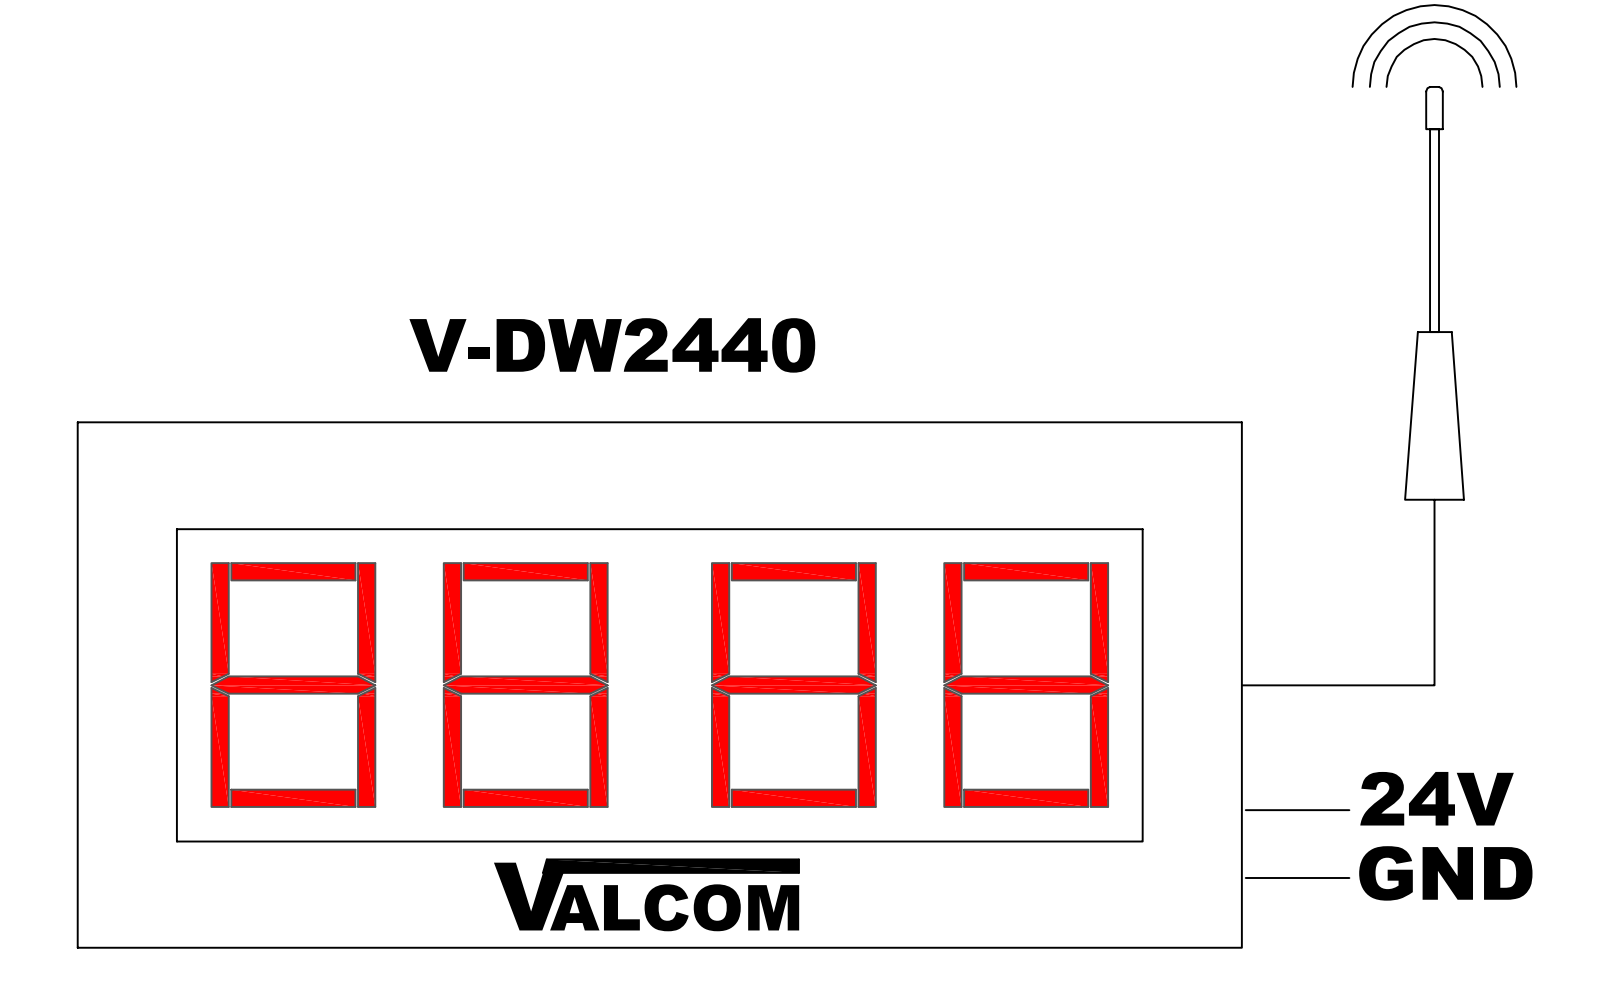

THE V-SER MOUNTS ON THE INTERCOM CPU CARD

Note: The suggestion provided may or may not be suitable for your intended application. Please consider this information carefully before incorporating it into your system design. Valcom disclaims any responsibility for accuracy or completeness.

VALCOM 5614 Hollins Road
Roanoke, VA 24019
540-563-2000

WIRELESS CLOCK HEAD END CLASS CONNECTION OR MULTIPATH CORRECTION SCENARIO

Drawing # 141
Revision A

THE V-SER MOUNTS ON THE INTERCOM CPU CARD

Note: The suggestion provided may or may not be suitable for your intended application. Please consider this information carefully before incorporating it into your system design. Valcom disclaims any responsibility for accuracy or completeness.