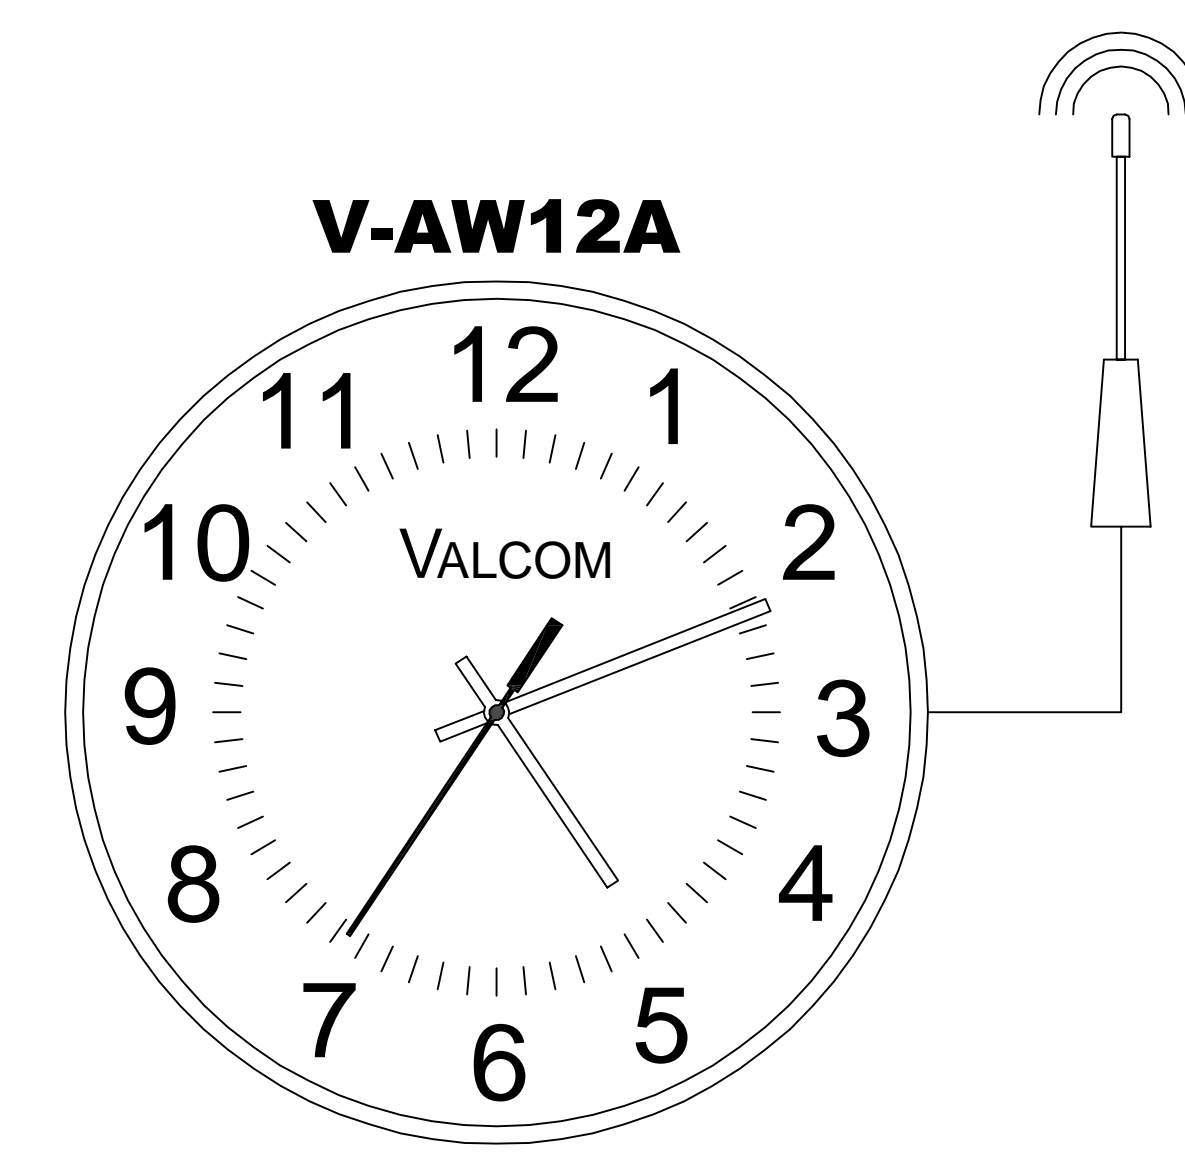

THE V-SER MOUNTS ON THE INTERCOM CPU CARD

Note: The suggestion provided may or may not be suitable for your intended application. Please consider this information carefully before incorporating it into your system design. Valcom disclaims any responsibility for accuracy or completeness.

VALCOM 5614 Hollins Road
Roanoke, VA 24019
540-563-2000

WIRELESS CLOCK HEAD END CLASS CONNECTION OR MULTIPATH CORRECTION SCENARIO

Drawing # 141
Revision A

THE V-SER MOUNTS ON THE INTERCOM CPU CARD

Note: The suggestion provided may or may not be suitable for your intended application. Please consider this information carefully before incorporating it into your system design. Valcom disclaims any responsibility for accuracy or completeness.