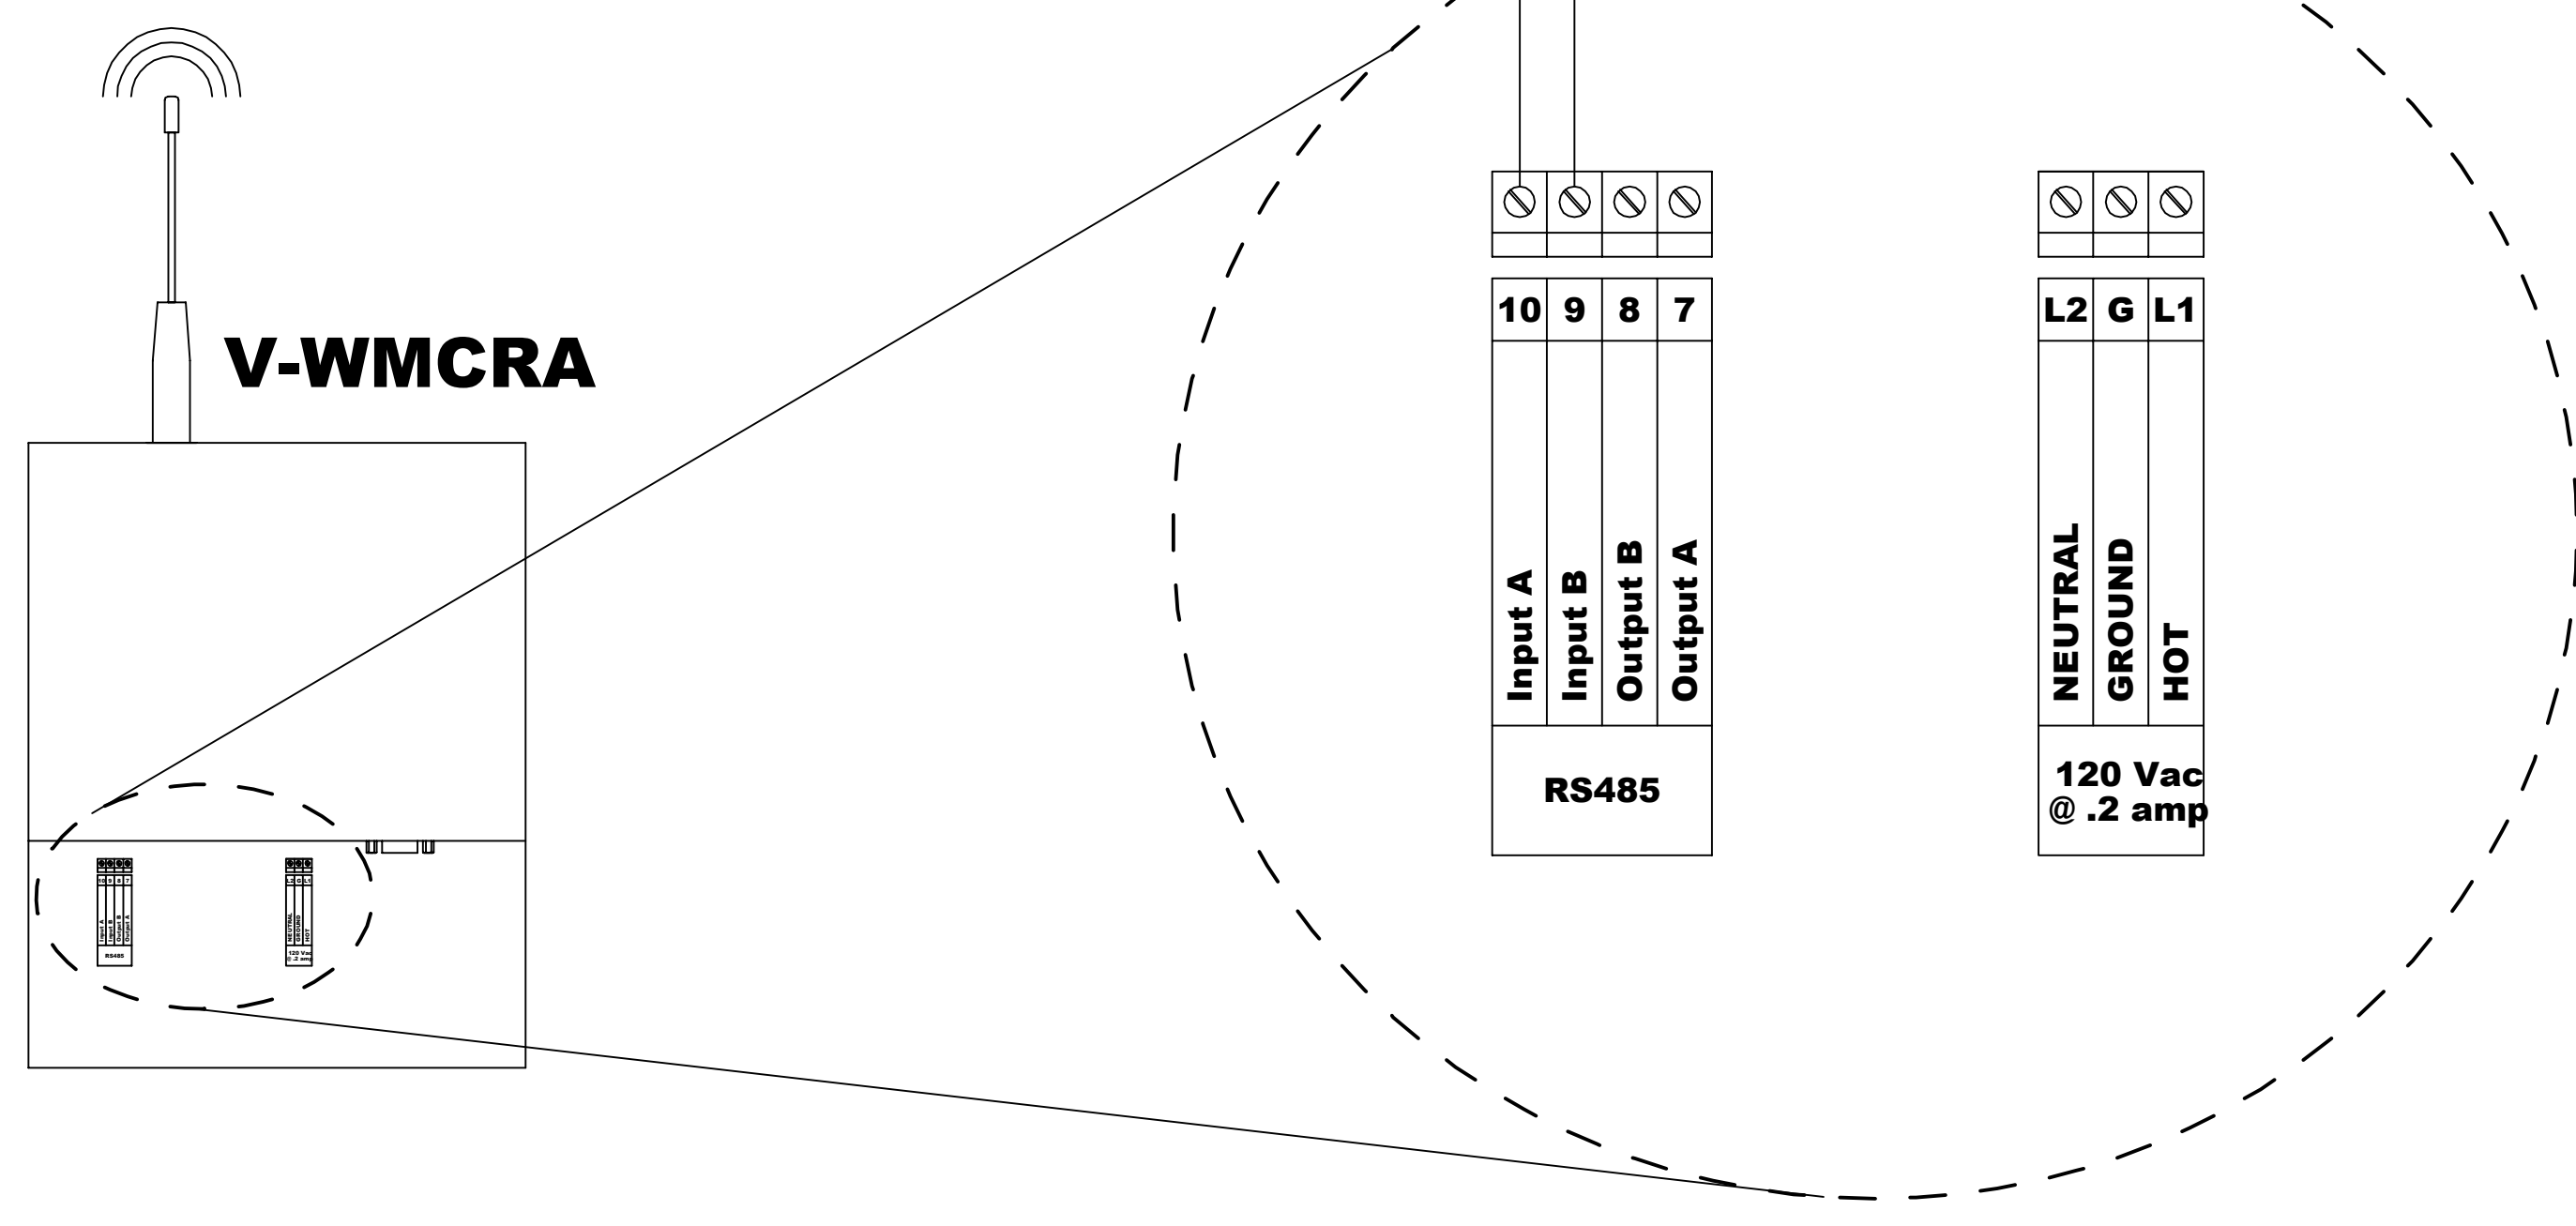

THE V-SER MOUNTS ON THE INTERCOM CPU CARD

Note: The suggestion provided may or may not be suitable for your intended application. Please consider this information carefully before incorporating it into your system design. Valcom disclaims any responsibility for accuracy or completeness.

VALCOM 5614 Hollins Road
Roanoke, VA 24019
540-563-2000

WIRELESS CLOCK HEAD END CLASS CONNECTION OR MULTIPATH CORRECTION SCENARIO

Drawing # 141
Revision A

THE V-SER MOUNTS ON THE INTERCOM CPU CARD

Note: The suggestion provided may or may not be suitable for your intended application. Please consider this information carefully before incorporating it into your system design. Valcom disclaims any responsibility for accuracy or completeness.