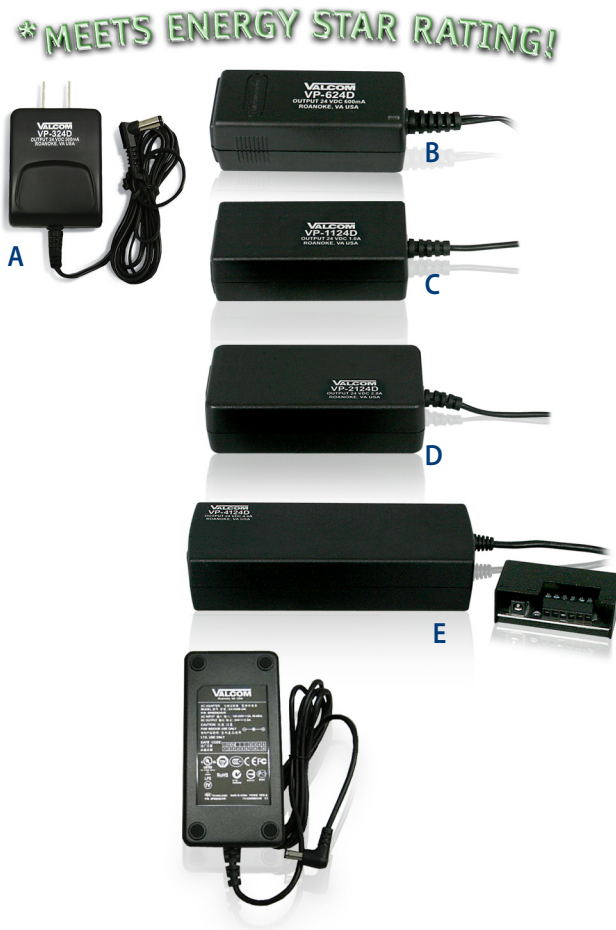

Power Supplies

Introducing New Green Technology

Valcom Power Supplies now with long life capability engineered for 20+ year life in normal paging service.

Meets Federal and State energy requirements including Energy Star Rating.

NEW Power Supplies:

- Smaller Footprint
- Wall, Rack/Rail Mount
- Mounting Bracket Included
- 100 – 240 V
- Less Energy/Less Heat
- Barrel or Wire Connection
- 4 Amp Unit also Includes Low Energy
- Screw Terminal Connecting Block
- UL/C & CE

Model	VPU's	Ratings	Connections	Dimensions	Weight
A VP-624D		0.6 Amp/24V	Barrel Plug & Barrel Plug to Wire Adapter	1.5"W x 3.6"L x 1.4"H	5.8 oz
B VP-1124D		1 Amp/24V	Barrel Plug & Barrel Plug to Wire Adapter	1.8"W x 4.1"L x 1.2"H	6.0 oz
C VP-2124D		2 Amp/24V	Barrel Plug & Barrel Plug to Wire Adapter	2.0"W x 4.8"L x 1.3"H	12 oz
D VP-4124D		4 Amp/24V	Barrel Plug, Low Energy Screw Terminal Connecting Block	2.6"W x 6.8"L x 1.5"H	18.3 oz
E VP-2148D		2 Amp/48V	Barrel Plug & Barrel Plug to Wire Adapter	2.6"W x 6.8"L x 1.5"H	18.3 oz