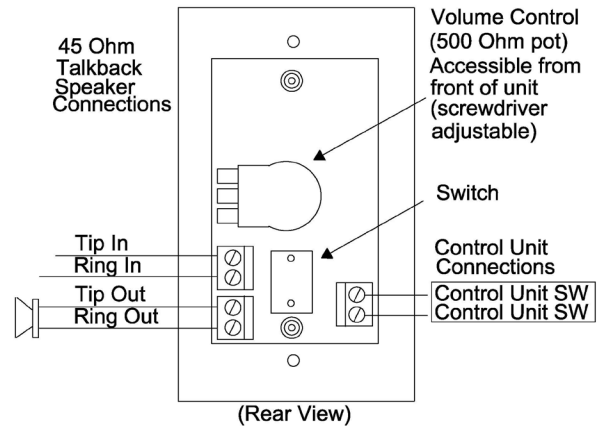

V-2977 Call Switch With Volume Control, Braille

The V-2977 Call Switch with Volume Control is designed to be used with Valcom Talkback Page Control Units with remote speaker location signaling.

The V-2977 provides a volume control and call button with the word CALL printed below the button and embossed in braille above the button.

Technical Assistance
540-563-2000 or
www.valcom.com