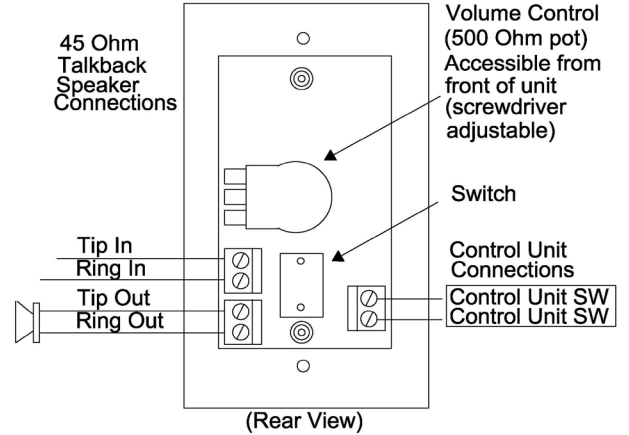

V-2977 Call Switch With Volume Control, Braille

The V-2977 Call Switch with Volume Control is designed to be used with Valcom Talkback Page Control Units with remote speaker location signaling.

The V-2977 provides a volume control and call button with the word CALL printed below the button and embossed in braille above the button.

Technical Assistance
540-563-2000 or
www.valcom.com