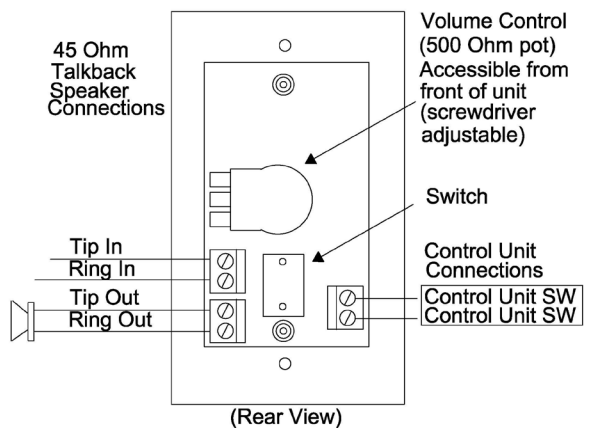

V-2977 Call Switch With Volume Control, Braille

The V-2977 Call Switch with Volume Control is designed to be used with Valcom Talkback Page Control Units with remote speaker location signaling.

The V-2977 provides a volume control and call button with the word CALL printed below the button and embossed in braille above the button.

Technical Assistance
540-563-2000 or
www.valcom.com