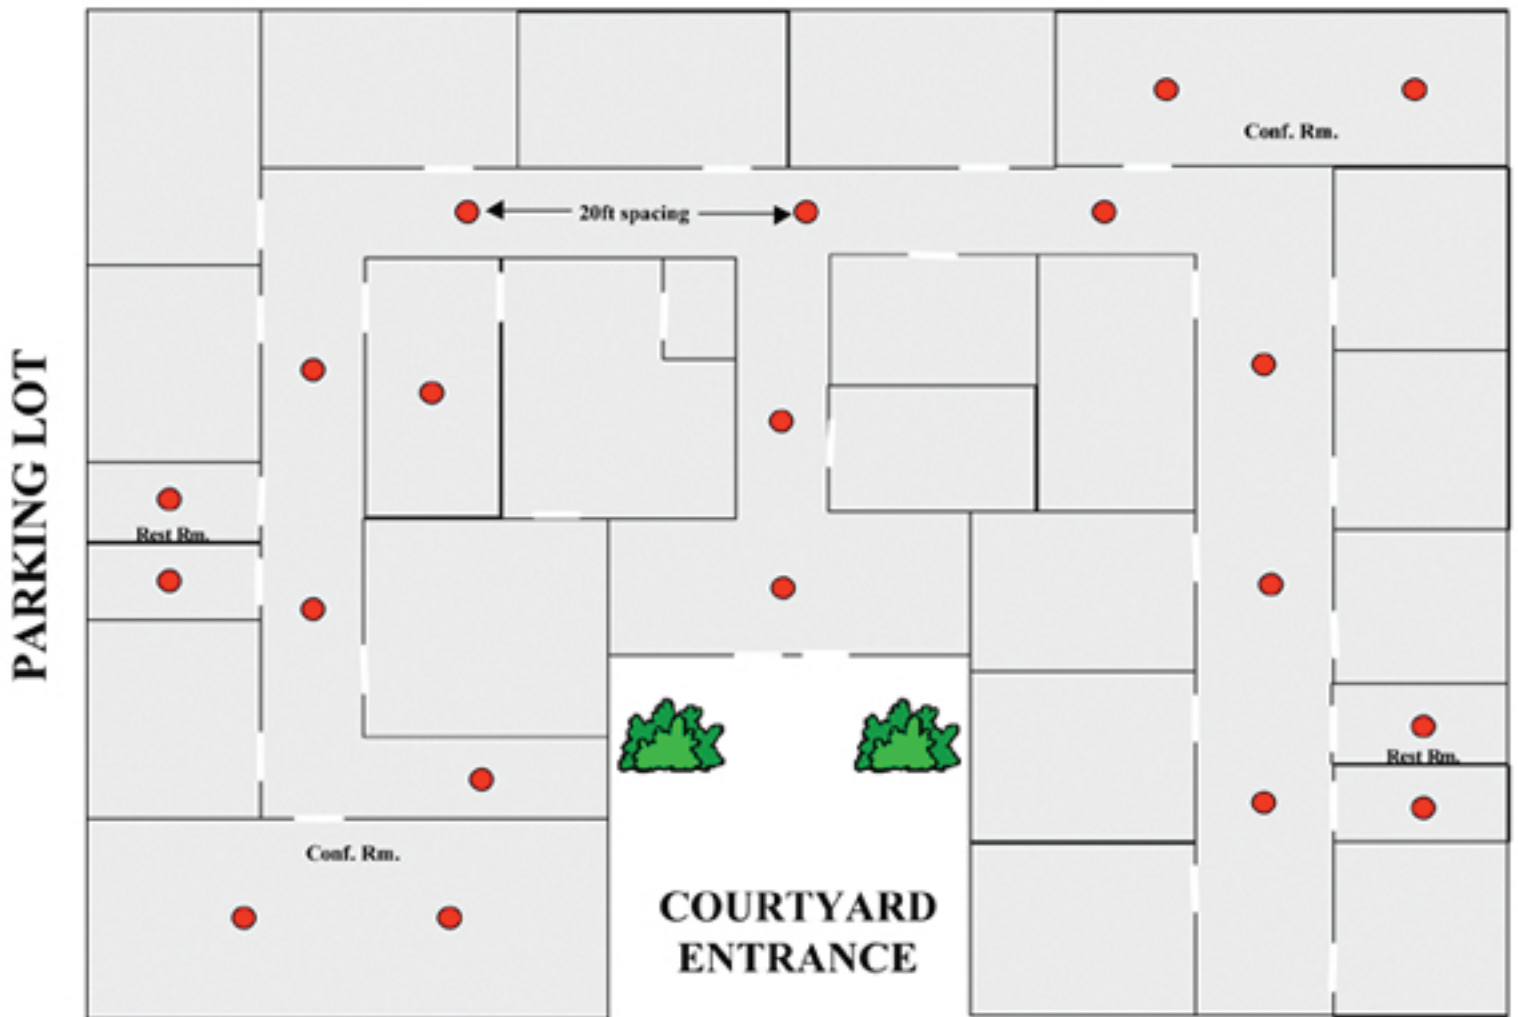

Office Layout Example

10' FOOT DROP CEILING