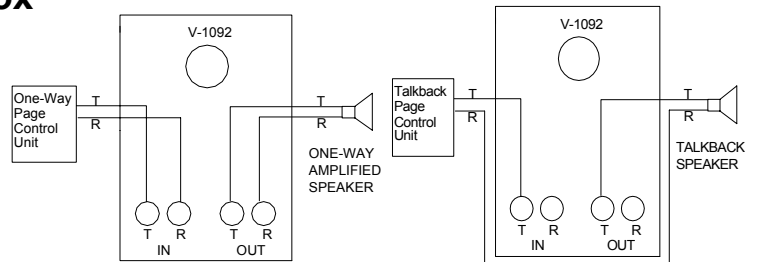

V-1092B Volume Control With Out Bell Box

The V-1092 can be used to control volume of one way amplified speaker in inaccessible areas and also control groups of one way amplified speaker.

The V-1092B can also control volume for the talkback speakers.

Technical Assistance
540-563-2000 or
www.valcom.com

Issue 1

947687

V-1092B Volume Control With Out Bell Box

The V-1092 can be used to control volume of one way amplified speaker in inaccessible areas and also control groups of one way amplified speaker.

The V-1092B can also control volume for the talkback speakers.

Technical Assistance
540-563-2000 or
www.valcom.com

Issue 1

947687

V-1092B Volume Control With Out Bell Box

The V-1092 can be used to control volume of one way amplified speaker in inaccessible areas and also control groups of one way amplified speaker.