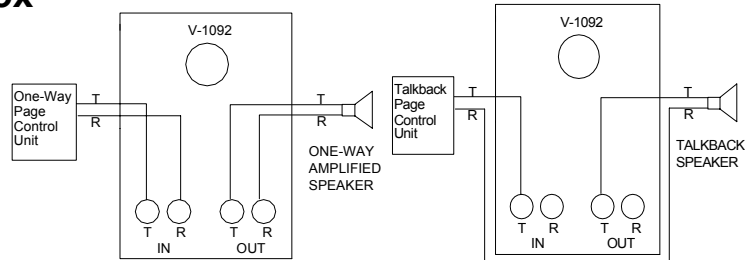

V-1092B Volume Control With Out Bell Box

The V-1092 can be used to control volume of one way amplified speaker in inaccessible areas and also control groups of one way amplified speaker.

The V-1092B can also control volume for the talkback speakers.

Technical Assistance
540-563-2000 or
www.valcom.com

Issue 1

947687

V-1092B Volume Control With Out Bell Box

The V-1092 can be used to control volume of one way amplified speaker in inaccessible areas and also control groups of one way amplified speaker.

The V-1092B can also control volume for the talkback speakers.

Technical Assistance
540-563-2000 or
www.valcom.com

Issue 1

947687

V-1092B Volume Control With Out Bell Box

The V-1092 can be used to control volume of one way amplified speaker in inaccessible areas and also control groups of one way amplified speaker.