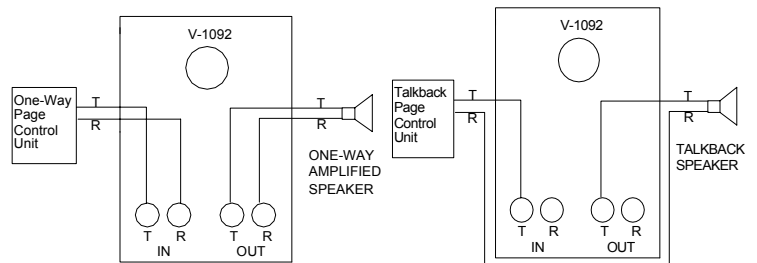

V-1092B Volume Control With Out Bell Box

The V-1092 can be used to control volume of one way amplified speaker in inaccessible areas and also control groups of one way amplified speaker.

The V-1092B can also control volume for the talkback speakers.

Technical Assistance
540-563-2000 or
www.valcom.com