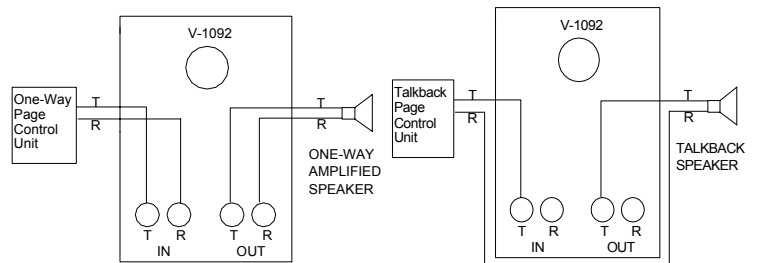

V-1092B Volume Control With Out Bell Box

The V-1092 can be used to control volume of one way amplified speaker in inaccessible areas and also control groups of one way amplified speaker.

The V-1092B can also control volume for the talkback speakers.

Technical Assistance
540-563-2000 or
www.valcom.com

Issue 1

947687

V-1092B Volume Control With Out Bell Box

The V-1092 can be used to control volume of one way amplified speaker in inaccessible areas and also control groups of one way amplified speaker.

The V-1092B can also control volume for the talkback speakers.

Technical Assistance
540-563-2000 or
www.valcom.com

Issue 1

947687

V-1092B Volume Control With Out Bell Box

The V-1092 can be used to control volume of one way amplified speaker in inaccessible areas and also control groups of one way amplified speaker.