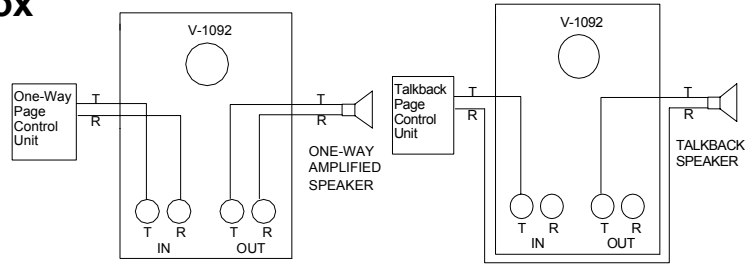

V-1092B Volume Control With Out Bell Box

The V-1092 can be used to control volume of one way amplified speaker in inaccessible areas and also control groups of one way amplified speaker.

The V-1092B can also control volume for the talkback speakers.

Technical Assistance
540-563-2000 or
www.valcom.com

Issue 1

947687

V-1092B Volume Control With Out Bell Box

The V-1092 can be used to control volume of one way amplified speaker in inaccessible areas and also control groups of one way amplified speaker.

The V-1092B can also control volume for the talkback speakers.

Technical Assistance
540-563-2000 or
www.valcom.com

Issue 1

947687

V-1092B Volume Control With Out Bell Box

The V-1092 can be used to control volume of one way amplified speaker in inaccessible areas and also control groups of one way amplified speaker.