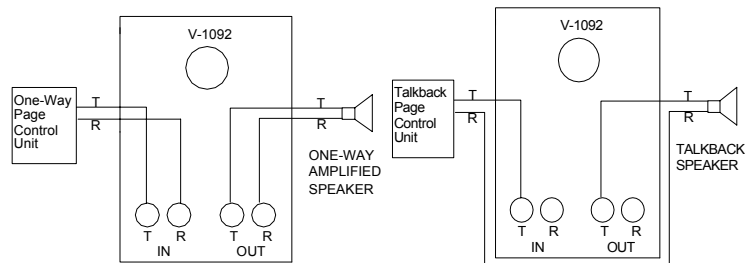

V-1092B Volume Control With Out Bell Box

The V-1092 can be used to control volume of one way amplified speaker in inaccessible areas and also control groups of one way amplified speaker.

The V-1092B can also control volume for the talkback speakers.

Technical Assistance
540-563-2000 or
www.valcom.com