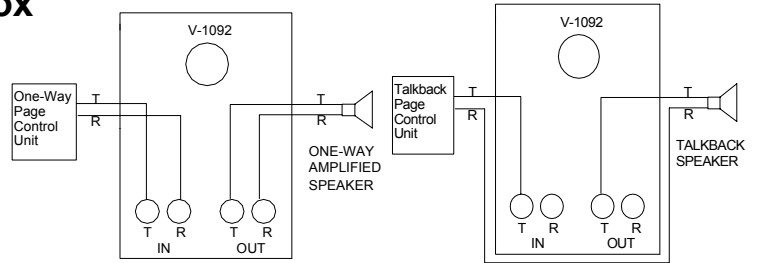

V-1092B Volume Control With Out Bell Box

The V-1092 can be used to control volume of one way amplified speaker in inaccessible areas and also control groups of one way amplified speaker.

The V-1092B can also control volume for the talkback speakers.

Technical Assistance
540-563-2000 or
www.valcom.com

Issue 1

947687

V-1092B Volume Control With Out Bell Box

The V-1092 can be used to control volume of one way amplified speaker in inaccessible areas and also control groups of one way amplified speaker.

The V-1092B can also control volume for the talkback speakers.

Technical Assistance
540-563-2000 or
www.valcom.com

Issue 1

947687

V-1092B Volume Control With Out Bell Box

The V-1092 can be used to control volume of one way amplified speaker in inaccessible areas and also control groups of one way amplified speaker.