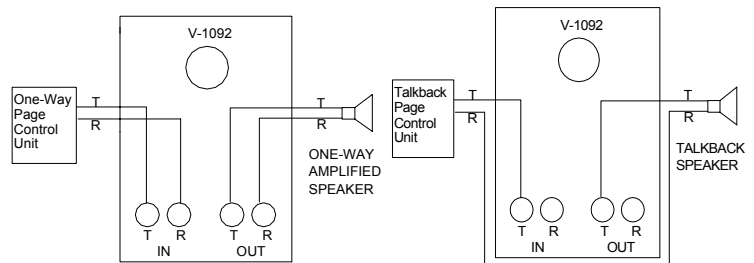

V-1092B Volume Control With Out Bell Box

The V-1092 can be used to control volume of one way amplified speaker in inaccessible areas and also control groups of one way amplified speaker.

The V-1092B can also control volume for the talkback speakers.

Technical Assistance
540-563-2000 or
www.valcom.com

Issue 1

947687

V-1092B Volume Control With Out Bell Box

The V-1092 can be used to control volume of one way amplified speaker in inaccessible areas and also control groups of one way amplified speaker.

The V-1092B can also control volume for the talkback speakers.

Technical Assistance
540-563-2000 or
www.valcom.com

Issue 1

947687

V-1092B Volume Control With Out Bell Box

The V-1092 can be used to control volume of one way amplified speaker in inaccessible areas and also control groups of one way amplified speaker.