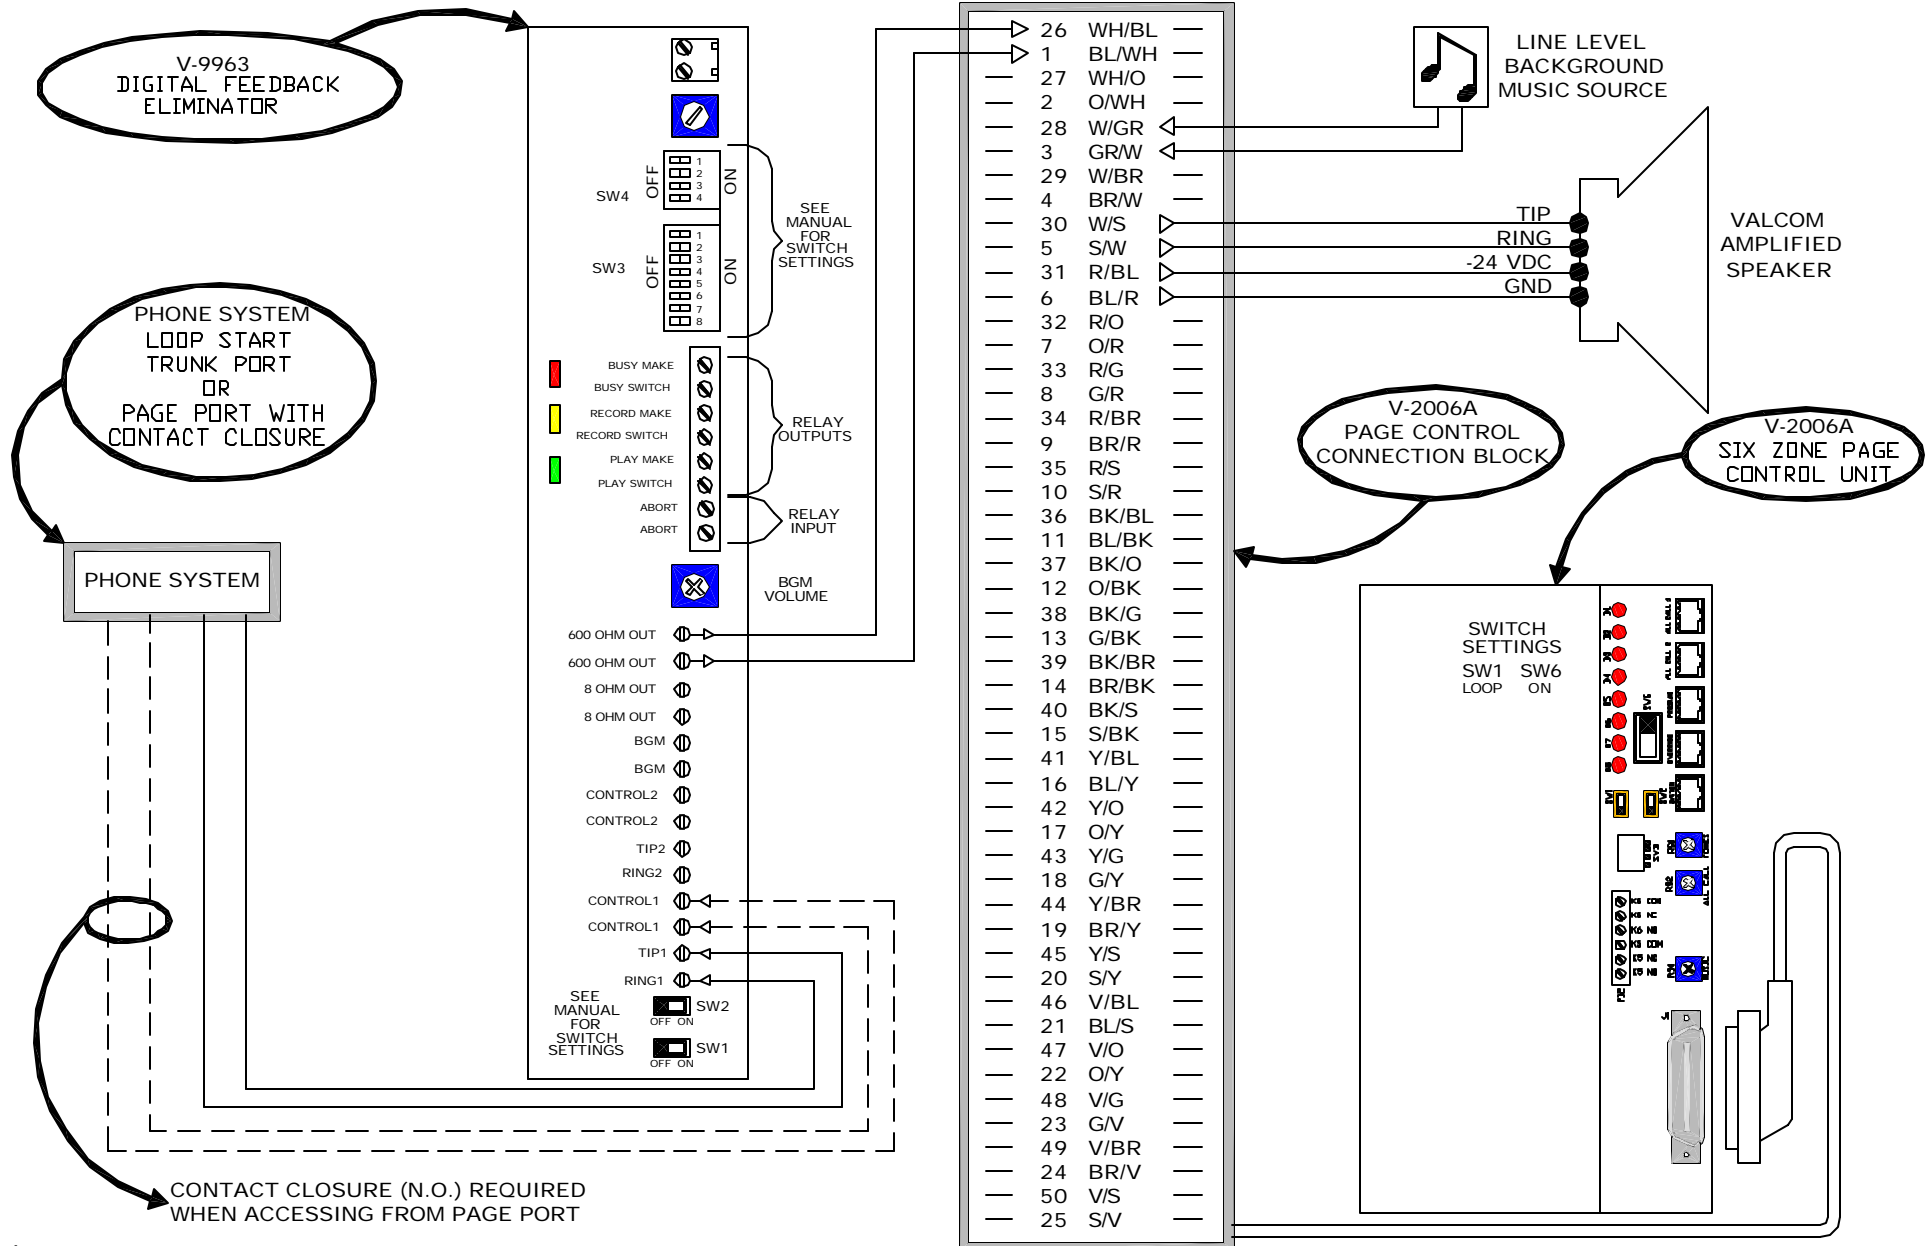

V-9963 TO V-2006A CONNECTIONS

CONTACT CLOSURE (N.O.) REQUIRED WHEN ACCESSING FROM PAGE PORT

Note:

The suggestion provided may or may not be suitable for your intended application. Please consider this information carefully before incorporating it into your system design. Valcom disclaims any responsibility for accuracy or completeness.