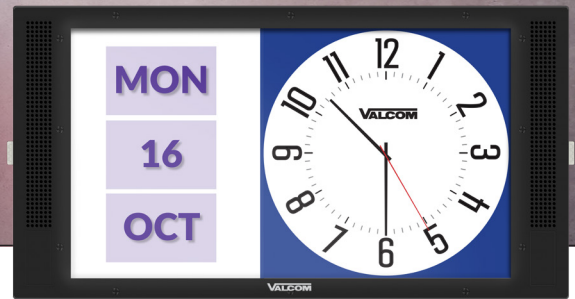

# Valcom's 22-Inch LCD Display Speaker with Flashers

## Valcom's LCD Display Speaker

The 22-Inch LCD Display Speaker with Flashers, provides customizable visual notification, high-quality audio, intercom, and various clock formats packed into a single all-in-one device. It's an ideal choice for indoor areas such as offices, healthcare facilities, cafeterias, auditoriums, fitness centers, industrial sites, waiting areas, conference rooms, and other shared spaces.

### 22-Inch LCD Display Speaker with Flashers

### Key Features

Large easy-to-read 22-Inch LCD display

Dual speakers for high quality audio paging and intercom

RGB flashers with custom colors and flash patterns

Templates for customizable visual alerting